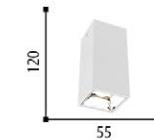

96112W
 ∅ 65
 ↑ 112
 ⚡ G5.3/ MR16
 220V
 9W
 class A++, A+, A, B, C, D, E
 IP20
 metal, acrylic

97112W
 ∅ 65
 ↑ 112
 ⚡ G5.3/ MR16
 220V
 9W
 class A++, A+, A, B, C, D, E
 IP20
 metal, acrylic

29129W
 ∅ 75
 ↑ 129
 ⚡ LED
 10W
 4000K
 650LM
 class A
 IP20
 aluminum

28120W
 ↑ 55
 ↓ 120
 ⚡ LED
 7W
 4000K
 350LM
 class A
 IP20
 aluminum

BL3593S CH
 ↑ 92
 ↓ 45
 ∅ 70
 ⚡ G5.3/ MR16
 220V
 9W
 class A++, A+, A, B, C, D, E
 IP20
 metal, acrylic

BL3593R CH
 ∅ 98
 ↑ 45
 ∅ 70
 ⚡ G5.3/ MR16
 220V
 9W
 class A++, A+, A, B, C, D, E
 IP20
 metal, acrylic