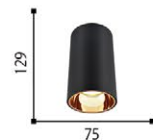

29129B
∅ 75
↑ 129
⚡ LED
10W
4000K
650LM
class A
IP20
aluminum