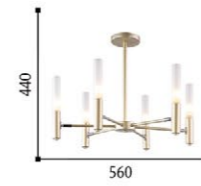

4280-46
 ∅ 690
 ↓ 530
 ⚡ G4
 220V
 6 x 3W
 IP20
 metal, glass

4281-46
 ∅ 560
 ↓ 440
 ⚡ G9
 220V
 6 x 5W
 IP20
 metal, glass

7174-31
 ∅ 30
 ↓ 1500
 ⚡ LED
 3W
 3000K
 225LM
 class A
 IP20
 metal, acrylic

7175-31
 ∅ 30
 ↓ 1500
 ⚡ LED
 3W
 3000K
 225LM
 class A
 IP20
 metal, acrylic

7176-31
 ∅ 30
 ↓ 1500
 ⚡ LED
 3W
 3000K
 225LM
 class A
 IP20
 metal, acrylic

4451-31
 ∅ 100
 ↓ 1230
 ⚡ LED
 10W
 4000K
 450LM
 class A
 IP20
 metal, acrylic

2326-31
 ∅ 50
 ↓ 1345
 ⚡ LED
 3+3W
 4000K
 170LM
 class A
 IP20
 metal, acrylic

3589-31
 ∅ 40
 ↓ 1400
 ⚡ LED
 9+3W
 4200K
 540LM
 class A
 IP20
 aluminum