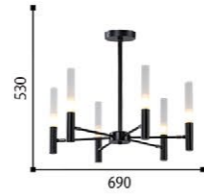

4280-46
 ∅ 690
 ↓ 530
 ⚡ G4
 220V
 6 x 3W
 IP20
 metal, glass

4281-46
 ∅ 560
 ↓ 440
 ⚡ G9
 220V
 6 x 5W
 IP20
 metal, glass

7174-31
 ∅ 30
 ↓ 1500
 ⚡ LED
 3W
 3000K
 225LM
 class A
 IP20
 metal, acrylic

7175-31
 ∅ 30
 ↓ 1500
 ⚡ LED
 3W
 3000K
 225LM
 class A
 IP20
 metal, acrylic

7176-31
 ∅ 30
 ↓ 1500
 ⚡ LED
 3W
 3000K
 225LM
 class A
 IP20
 metal, acrylic

4451-31
 ∅ 100
 ↓ 1230
 ⚡ LED
 10W
 4000K
 450LM
 class A
 IP20
 metal, acrylic

2326-31
 ∅ 50
 ↓ 1345
 ⚡ LED
 3+3W
 4000K
 170LM
 class A
 IP20
 metal, acrylic

3589-31
 ∅ 40
 ↓ 1400
 ⚡ LED
 9+3W
 4200K
 540LM
 class A
 IP20
 aluminum