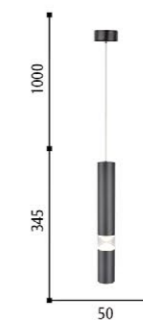

4280-46
 ∅ 690
 ↓ 530
 ⚡ G4
 220V
 6 x 3W
 IP20
 metal, glass

4281-46
 ∅ 560
 ↓ 440
 ⚡ G9
 220V
 6 x 5W
 IP20
 metal, glass

7174-31
 ∅ 30
 ↓ 1500
 ⚡ LED
 3W
 3000K
 225LM
 class A
 IP20
 metal, acrylic

7175-31
 ∅ 30
 ↓ 1500
 ⚡ LED
 3W
 3000K
 225LM
 class A
 IP20
 metal, acrylic

7176-31
 ∅ 30
 ↓ 1500
 ⚡ LED
 3W
 3000K
 225LM
 class A
 IP20
 metal, acrylic

4451-31
 ∅ 100
 ↓ 1230
 ⚡ LED
 10W
 4000K
 450LM
 class A
 IP20
 metal, acrylic

2326-31
 ∅ 50
 ↓ 1345
 ⚡ LED
 3+3W
 4000K
 170LM
 class A
 IP20
 metal, acrylic

3589-31
 ∅ 40
 ↓ 1400
 ⚡ LED
 9+3W
 4200K
 540LM
 class A
 IP20
 aluminum