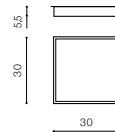

MONZA II S 50 3000K/ 4000K DIMM

LED integrated

product code – look AZ	LED 74W 6120lm 3000K DIMM	
acrylic / aluminium	LED 74W 6120lm 4000K DIMM	
IP20	installation place	
group energy label		

COLOUR / NEW INDEX NO.

- ☐ 3000K WHITE (WH) **AZ3695**
- ☒ 3000K BLACK (BK) **AZ3694**
- ☐ 4000K WHITE (WH) **AZ3698**
- ☒ 4000K BLACK (BK) **AZ3697**