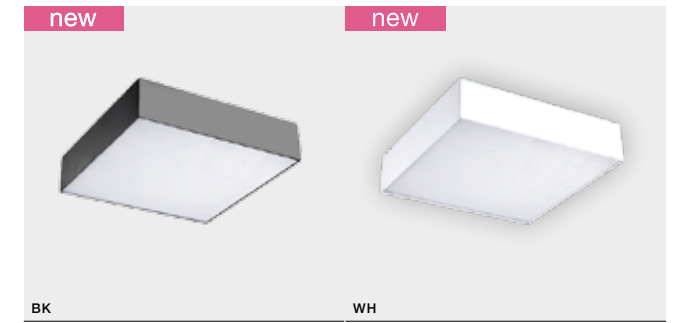

MONZA II SQUARE SCREWLESS BODY

Exposed downlights

LED integrated

product code – look AZ	LED 18W 1890lm 3000K	
acrylic / aluminium	LED 18W 1890lm 4000K	
IP20	installation place	
group energy label		

COLOUR / NEW INDEX NO.

- ☐ 3000K WHITE (WH) **AZ3683**
- ☒ 3000K BLACK (BK) **AZ3682**
- ☐ 4000K WHITE (WH) **AZ3685**
- ☒ 4000K BLACK (BK) **AZ3684**

LED integrated

product code – look AZ	LED 36W 3500lm 3000K	
acrylic / aluminium	LED 36W 3500lm 4000K	
IP20	installation place	
group energy label		

COLOUR / NEW INDEX NO.

- ☐ 3000K WHITE (WH) **AZ3687**
- ☒ 3000K BLACK (BK) **AZ3686**
- ☐ 4000K WHITE (WH) **AZ3689**
- ☒ 4000K BLACK (BK) **AZ3688**

LED integrated

product code – look AZ	LED 74W 6120lm 3000K DIMM	
acrylic / aluminium	LED 74W 6120lm 4000K DIMM	
IP20	installation place	
group energy label		

COLOUR / NEW INDEX NO.

- ☐ 3000K WHITE (WH) **AZ3695**
- ☒ 3000K BLACK (BK) **AZ3694**
- ☐ 4000K WHITE (WH) **AZ3698**
- ☒ 4000K BLACK (BK) **AZ3697**

BK

WH

LED integrated

product code – look AZ	LED 46W 4508lm 3000K DIMM	
acrylic / aluminium	LED 46W 4508lm 4000K DIMM	
IP20	installation place	
group energy label		

COLOUR / NEW INDEX NO.

- ☐ 3000K WHITE (WH) **AZ3691**
- ☒ 3000K BLACK (BK) **AZ3690**
- ☐ 4000K WHITE (WH) **AZ3693**
- ☒ 4000K BLACK (BK) **AZ3692**

* - EXPLANATION SHORTCUT PAGE 2 (E)

MONZA II SQUARE SCREWLESS BODY

Exposed downlights