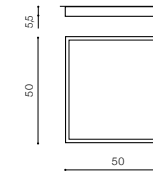

MONZA II SQUARE SCREWLESS BODY

Exposed downlights

LED integrated

product code – look AZ	LED 18W 1890lm 3000K	
acrylic / aluminium	LED 18W 1890lm 4000K	
IP20	installation place	
group energy label		

COLOUR / NEW INDEX NO.

- ☐ 3000K WHITE (WH) **AZ3683**
- ☒ 3000K BLACK (BK) **AZ3682**
- ☐ 4000K WHITE (WH) **AZ3685**
- ☒ 4000K BLACK (BK) **AZ3684**

LED integrated

product code – look AZ	LED 36W 3500lm 3000K	
acrylic / aluminium	LED 36W 3500lm 4000K	
IP20	installation place	
group energy label		

COLOUR / NEW INDEX NO.

- ☐ 3000K WHITE (WH) **AZ3687**
- ☒ 3000K BLACK (BK) **AZ3686**
- ☐ 4000K WHITE (WH) **AZ3689**
- ☒ 4000K BLACK (BK) **AZ3688**

LED integrated

product code – look AZ	LED 74W 6120lm 3000K DIMM	
acrylic / aluminium	LED 74W 6120lm 4000K DIMM	
IP20	installation place	
group energy label		

COLOUR / NEW INDEX NO.

- ☐ 3000K WHITE (WH) **AZ3695**
- ☒ 3000K BLACK (BK) **AZ3694**
- ☐ 4000K WHITE (WH) **AZ3698**
- ☒ 4000K BLACK (BK) **AZ3697**

BK

WH

LED integrated

product code – look AZ	LED 46W 4508lm 3000K DIMM	
acrylic / aluminium	LED 46W 4508lm 4000K DIMM	
IP20	installation place	
group energy label		

COLOUR / NEW INDEX NO.

- ☐ 3000K WHITE (WH) **AZ3691**
- ☒ 3000K BLACK (BK) **AZ3690**
- ☐ 4000K WHITE (WH) **AZ3693**
- ☒ 4000K BLACK (BK) **AZ3692**

* - EXPLANATION SHORTCUT PAGE 2 (E)

MONZA II SQUARE SCREWLESS BODY

Exposed downlights