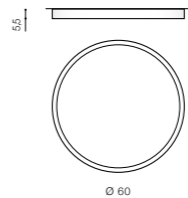

MONZA II R 40 3000K/ 4000K DIMM

LED integrated

product code – look AZ	LED 46W 4508lm 3000K DIMM	
acrylic / aluminium	LED 46W 4508lm 4000K DIMM	
IP20	installation place	
group energy label		

COLOUR / NEW INDEX NO.

- ☐ 3000K WHITE (WH) **AZ3799**
- ☒ 3000K BLACK (BK) **AZ3798**
- ☐ 4000K WHITE (WH) **AZ3801**
- ☒ 4000K BLACK (BK) **AZ3800**