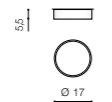

MONZA II R 30 3000K/ 4000K

LED integrated

product code – look AZ	LED 36W 3500lm 3000K	
acrylic / aluminium	LED 36W 3500lm 4000K	
IP20	installation place	
group energy label		

COLOUR / NEW INDEX NO.

- ☐ 3000K WHITE (WH) **AZ3795**
- ☒ 3000K BLACK (BK) **AZ3794**
- ☐ 4000K WHITE (WH) **AZ3797**
- ☒ 4000K BLACK (BK) **AZ3796**