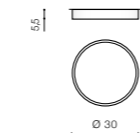

MONZA II R 60 3000K/ 4000K DIMM

LED integrated

product code – look AZ	LED 90W 7520lm 3000K DIMM	
acrylic / aluminium	LED 90W 7520lm 4000K DIMM	
IP20	installation place	
group energy label		

COLOUR / NEW INDEX NO.

- ☐ 3000K WHITE (WH) **AZ3679**
- ☒ 3000K BLACK (BK) **AZ3678**
- ☐ 4000K WHITE (WH) **AZ3681**
- ☒ 4000K BLACK (BK) **AZ3680**