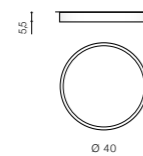

MONZA II R 50 3000K/ 4000K DIMM

LED integrated

product code – look AZ	LED 74W 6120lm 3000K DIMM	
acrylic / aluminium	LED 74W 6120lm 4000K DIMM	
IP20	installation place	
group energy label		

COLOUR / NEW INDEX NO.

- ☐ 3000K WHITE (WH) **AZ3675**
- ☒ 3000K BLACK (BK) **AZ3674**
- ☐ 4000K WHITE (WH) **AZ3677**
- ☒ 4000K BLACK (BK) **AZ3676**