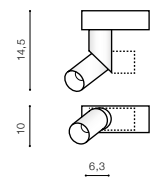

SANTOS EXPOSED

Exposed downlights

SANTOS EXPOSED ROUND

LED integrated

product code – look AZ	LED 12W 1020lm 3000K	
aluminium		
IP20	installation place	
group energy label		

COLOUR / NEW INDEX NO.

- WHITE (WH) **AZ3508**
- BLACK (BK) **AZ3509**

* - EXPLANATION SHORTCUT PAGE 2 (E)

RAFFAEL

Exposed downlights

RAFFAEL

bulb not included

product code – look AZ	LED connect GU10 1x Max 50W	
aluminium		
IP20	installation place	
group energy label		

COLOUR / NEW INDEX NO.