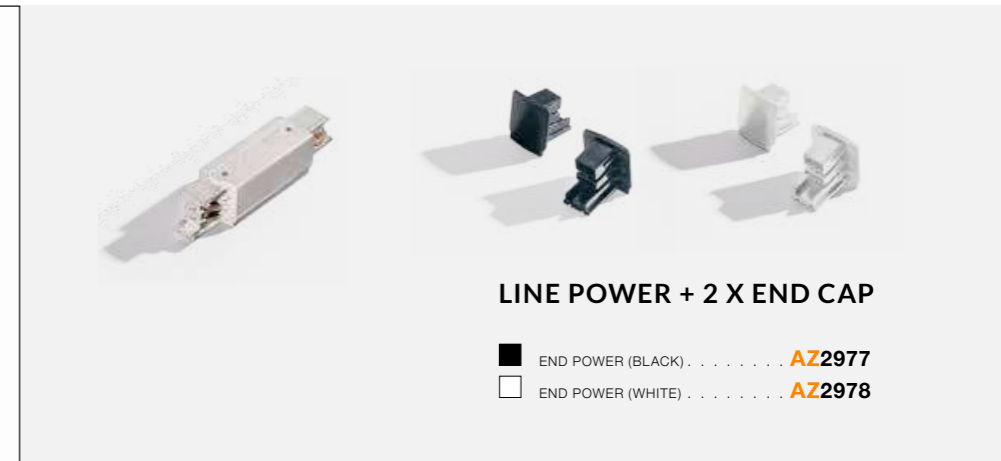

LINE POWER + 2 X END CAP

- ☒ END POWER (BLACK) **AZ2977**
- ☐ END POWER (WHITE) **AZ2978**

MINI SIMPLE CONNECTION

- ☒ MINI SIMPLE CON. (BLACK) **AZ2981**
- ☐ MINI SIMPLE CON. (WHITE) **AZ2982**