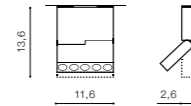

LEON

Exposed downlights

LED integrated	
product code – look AZ	LED 12W 1020lm 3000K
aluminium	
IP20	installation place
group energy label	

COLOUR / NEW INDEX NO.

- ☐ WHITE (WH) **AZ3488**
- ☒ BLACK (BK) **AZ3489**

TILT 90°

LED integrated	
product code – look AZ	LED 12W 1020lm 3000K
aluminium	
IP20	installation place: Track Electric 3 Line
group energy label	

COLOUR / NEW INDEX NO.

- ☐ WHITE (WH) **AZ3490**
- ☒ BLACK (BK) **AZ3491**

TILT 90° ROTATION 350°

* - EXPLANATION SHORTCUT

TRACKS 3-LINE

Exposed downlights

TRACK SET (1m, 1,5m, 2m) WITH THE END POWER + END CAP (ALL INCLUDED)

- ☒ TRACK SET 1m (BLACK) **AZ2987**
- ☐ TRACK SET 1m (WHITE) **AZ2991**
- ☒ TRACK SET 1,5m (BLACK) **AZ3001**
- ☐ TRACK SET 1,5m (WHITE) **AZ3002**
- ☒ TRACK SET 2m (BLACK) **AZ2992**
- ☐ TRACK SET 2m (WHITE) **AZ2988**

TRACKS (1m, 1,5m, 2m)

- ☒ TRACK 1m (BLACK) **AZ2973**
- ☐ TRACK 1m (WHITE) **AZ2974**
- ☒ TRACK 1,5m (BLACK) **AZ3000**
- ☐ TRACK 1,5m (WHITE) **AZ2999**
- ☒ TRACK 2m (BLACK) **AZ2975**
- ☐ TRACK 2m (WHITE) **AZ2976**

TRACK ELECTRIC 3 LINE

- ☒ TRACK ELECTRIC 3 LINE (BLACK) . . **AZ3003**
- ☐ TRACK ELECTRIC 3 LINE (WHITE) . . **AZ3012**

LINE POWER + 2 X END CAP

- ☒ END POWER (BLACK) **AZ2977**
- ☐ END POWER (WHITE) **AZ2978**

MINI SIMPLE CONNECTION

- ☒ MINI SIMPLE CON. (BLACK) **AZ2981**
- ☐ MINI SIMPLE CON. (WHITE) **AZ2982**

CORNER CONNECTORS

- ☒ L-CONNECTOR (BLACK) **AZ2983**
- ☒ R-CONNECTOR (BLACK) **AZ2985**
- ☐ L-CONNECTOR (WHITE) **AZ2984**
- ☐ R-CONNECTOR (WHITE) **AZ2986**