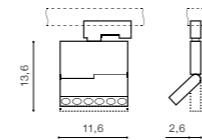

TILT 90°

LEON 5 TRACK

LED integrated	
product code – look AZ	LED 12W 1020lm 3000K
aluminium	
IP20	installation place: Track Electric 3 Line
group energy label	

COLOUR / NEW INDEX NO.

- WHITE (WH) **AZ3490**
- BLACK (BK) **AZ3491**

TILT 90° ROTATION 350°

* - EXPLANATION SHORTCUT

TRACKS 3-LINE

Exposed downlights

TRACK SET (1m, 1,5m, 2m) WITH THE END POWER + END CAP (ALL INCLUDED)

- TRACK SET 1m (BLACK) **AZ2987**
- TRACK SET 1m (WHITE) **AZ2991**
- TRACK SET 1,5m (BLACK) **AZ3001**
- TRACK SET 1,5m (WHITE) **AZ3002**
- TRACK SET 2m (BLACK) **AZ2992**
- TRACK SET 2m (WHITE) **AZ2988**