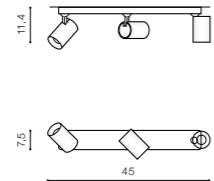

EXO

Exposed downlights

EXO 3

bulb not included

product code – look AZ	LED connect GU10 3x Max 35W	
aluminium		
IP20	installation place	
group energy label		

COLOUR / NEW INDEX NO.

- BLACK (BK) **AZ3197**
- WHITE (WH) **AZ3198**

* - EXPLANATION SHORTCUT PAGE 2 (E)

EXO TRACK

Exposed downlights

EXO TRACK

bulb not included

product code – look AZ	LED connect GU10 3x Max 35W	
aluminium		
IP20	installation place: Track Electric 3 Line	
group energy label		