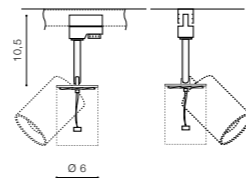

EREBUS TRACK

product code – look AZ	LED GU10 1xMax 35W	bulb not included	☒
aluminium			
IP20	installation place: Track Electric 3 Line		☒
group energy label			

COLOUR / NEW INDEX NO.

- ☐ WHITE (WH) **AZ3390**
- ☐ BLACK (BK) **AZ3391**