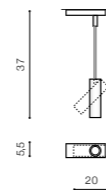

COLOUR / NEW INDEX NO.

- WHITE / WHITE (WH/WH) **AZ3513**
- BLACK / BLACK (BK/BK) **AZ3514**
- BLACK / GOLD (BK/GO) **AZ3515**

LENS TRACK

bulb not included <input checked="" type="checkbox"/>	
product code – look AZ	LED GU10 1xMax 35W
aluminium	
IP20	installation place: Track Electric 3 Line <input checked="" type="checkbox"/>
group energy label <input checked="" type="checkbox"/>	