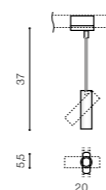

COLOUR / NEW INDEX NO.

- WHITE / WHITE (WH/WH) **AZ3513**
- BLACK / BLACK (BK/BK) **AZ3514**
- BLACK / GOLD (BK/GO) **AZ3515**

LENS TRACK

bulb not included <input checked="" type="checkbox"/>	
product code – look AZ	LED GU10 1xMax 35W
aluminium	
IP20	installation place: Track Electric 3 Line <input checked="" type="checkbox"/>
group energy label <input checked="" type="checkbox"/>	

COLOUR / NEW INDEX NO.

- WHITE / WHITE (WH/WH) **AZ3510**
- BLACK / BLACK (BK/BK) **AZ3511**
- BLACK / GOLD (BK/GO) **AZ3512**

* - EXPLANATION SHORTCUT PAGE 2 (E)

LENS

Exposed downlights

LENS ROUND

bulb not included <input checked="" type="checkbox"/>	
product code – look AZ	LED GU10 1xMax 35W
aluminium	
IP20	installation place <input checked="" type="checkbox"/>
group energy label <input checked="" type="checkbox"/>	