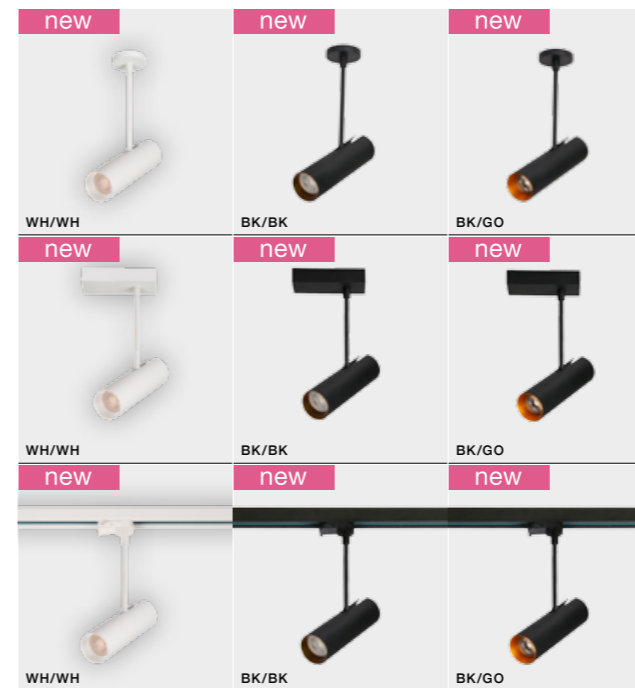

COLOUR / NEW INDEX NO.

- WHITE / WHITE (WH/WH) **AZ3513**
- BLACK / BLACK (BK/BK) **AZ3514**
- BLACK / GOLD (BK/GO) **AZ3515**

LENS TRACK

bulb not included <input checked="" type="checkbox"/>	
product code – look AZ	LED GU10 1xMax 35W
aluminium	
IP20	installation place: Track Electric 3 Line <input checked="" type="checkbox"/>
group energy label <input checked="" type="checkbox"/>	

COLOUR / NEW INDEX NO.

- WHITE / WHITE (WH/WH) **AZ3510**
- BLACK / BLACK (BK/BK) **AZ3511**
- BLACK / GOLD (BK/GO) **AZ3512**

* - EXPLANATION SHORTCUT PAGE 2 (E)

LENS

Exposed downlights

LENS ROUND

bulb not included <input checked="" type="checkbox"/>	
product code – look AZ	LED GU10 1xMax 35W
aluminium	
IP20	installation place <input checked="" type="checkbox"/>
group energy label <input checked="" type="checkbox"/>	

COLOUR / NEW INDEX NO.

- WHITE / WHITE (WH/WH) **AZ3516**
- BLACK / BLACK (BK/BK) **AZ3517**
- BLACK / GOLD (BK/GO) **AZ3518**