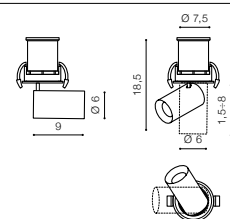

LUNA 15W DIM

Exposed downlights

LUNA 15W DIM

LED integrated

product code – look AZ	LED 15W 1270lm	
metal / aluminium	3000K RA>90 dimm	
IP20	installation place	
group energy label	inlet opening	Ø 8,5cm

COLOUR / NEW INDEX NO.

WHITE / BLACK (WH / BK) **AZ2828**

BLACK / BLACK (BK / BK) **AZ2829**

* - EXPLANATION SHORTCUT PAGE 2 (E)

LUNA 7W

Exposed downlights

LUNA 7W

LED integrated

product code – look AZ	LED 7W 595lm 3000K	
aluminium		
IP20	installation place	
group energy label	inlet opening	Ø 7cm