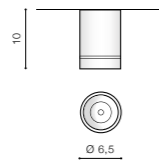

**BILL**

Exposed downlights

**BILL 10W**

LED integrated

product code – look <b>AZ</b>	LED 10W 850lm 4000K	
aluminium		
IP20	installation place	
group energy label		

COLOUR / NEW INDEX NO.

- WHITE (WH) ..... **AZ3375**
- BLACK (BK) ..... **AZ3376**

\* - EXPLANATION SHORTCUT PAGE 2 (E)

**LINA**

Exposed downlights

**LINA**

LED integrated

product code – look <b>AZ</b>	LED 2W 170lm 3000K	
aluminium		
IP20	installation place	
group energy label	inlet opening	$\varnothing$ 5cm