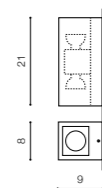

JAKE WALL 2

bulb not included

product code – look AZ	LED GU10 2x MAX 35W
metal / glass	
IP54	installation place
group energy label	

COLOUR / NEW INDEX NO.

- DARK GREY (DGR) **AZ3321**
- WHITE (WH) **AZ3322**