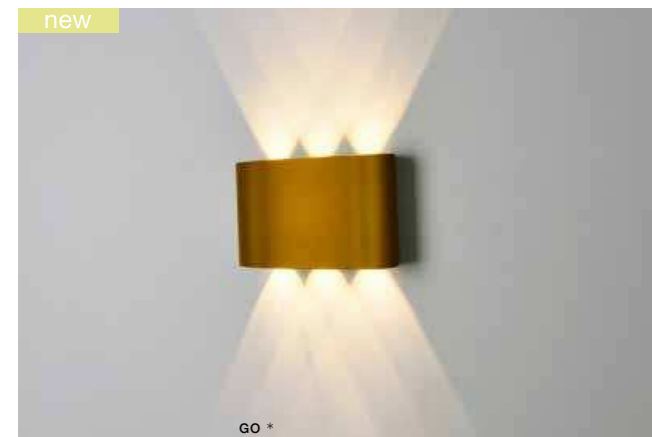

GINNA IP54

Outdoor wall lamps

GAMBINO IP54

Outdoor wall lamps

GINNA 3 LED integrated

product code – look AZ	LED 6W 480lm 3000K	LED
aluminium		
IP54	installation place	
group energy label EE 7		

COLOUR / NEW INDEX NO.

- BLACK (BK) **AZ3484**
- GOLD (GO) **AZ3485**

GAMBINO LED integrated

product code – look AZ	LED 6W 480 lm 3000K	LED
metal / aluminium		
IP54	installation place	
group energy label EE 4		

COLOUR / NEW INDEX NO.

- WHITE (WH) **AZ0950**
- BRIGHT GREY (BGR) **AZ0958**
- DARK GREY (DGR) **AZ0957**

TWO ADJUSTABLE LIGHT ANGLE TILT 90°

GAMBINO 2 LED integrated

product code – look AZ	LED x2 6W 480 lm 3000K	LED
metal / aluminium		
IP54	installation place	
group energy label EE 4		

COLOUR / NEW INDEX NO.

- WHITE (WH) **AZ1882**

EIGHT ADJUSTABLE LIGHT ANGLE TILT 90°

* - EXPLANATION SHORTCUT PAGE 2 (E)