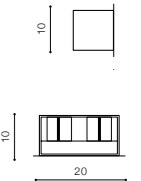

- WHITE (WH) **AZ0950**
- BRIGHT GREY (BGR) **AZ0958**
- DARK GREY (DGR) **AZ0957**

TWO ADJUSTABLE LIGHT ANGLE TILT 90°

GAMBINO 2 LED integrated

product code – look AZ	LED x2 6W 480 lm 3000K	LED
metal / aluminium		
IP54	installation place	
group energy label EE 4		

COLOUR / NEW INDEX NO.

- WHITE (WH) **AZ1882**

EIGHT ADJUSTABLE LIGHT ANGLE TILT 90°

* - EXPLANATION SHORTCUT PAGE 2 (E)