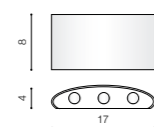

GAMBINO LED integrated

product code – look AZ	LED 6W 480 lm 3000K	LED
metal / aluminium		
IP54	installation place	
group energy label EE 4		

COLOUR / NEW INDEX NO.

- WHITE (WH) **AZ0950**
- BRIGHT GREY (BGR) **AZ0958**
- DARK GREY (DGR) **AZ0957**