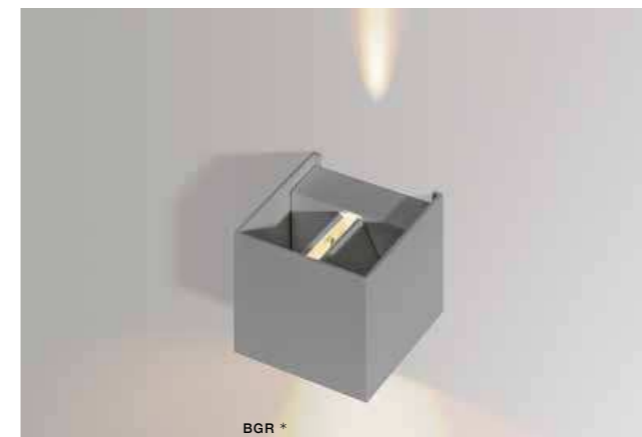

GINNA IP54

Outdoor wall lamps

GAMBINO IP54

Outdoor wall lamps

GINNA 3 LED integrated

product code – look AZ	LED 6W 480lm 3000K	LED
aluminium		
IP54	installation place	
group energy label EE 7		

COLOUR / NEW INDEX NO.

- BLACK (BK) **AZ3484**
- GOLD (GO) **AZ3485**

GAMBINO LED integrated

product code – look AZ	LED 6W 480 lm 3000K	LED
metal / aluminium		
IP54	installation place	
group energy label EE 4		

COLOUR / NEW INDEX NO.

- WHITE (WH) **AZ0950**
- BRIGHT GREY (BGR) **AZ0958**
- DARK GREY (DGR) **AZ0957**

TWO ADJUSTABLE LIGHT ANGLE TILT 90°

GAMBINO 2 LED integrated

product code – look AZ	LED x2 6W 480 lm 3000K	LED
metal / aluminium		
IP54	installation place	
group energy label EE 4		

COLOUR / NEW INDEX NO.

- WHITE (WH) **AZ1882**

EIGHT ADJUSTABLE LIGHT ANGLE TILT 90°

* - EXPLANATION SHORTCUT PAGE 2 (E)