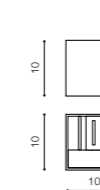

- WHITE (WH) **AZ0950**
- BRIGHT GREY (BGR) **AZ0958**
- DARK GREY (DGR) **AZ0957**

TWO ADJUSTABLE LIGHT ANGLE TILT 90°

GAMBINO 2 LED integrated

product code – look AZ	LED x2 6W 480 lm 3000K	LED
metal / aluminium		
IP54	installation place	
group energy label EE 4		