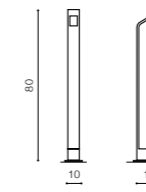

* - EXPLANATION SHORTCUT PAGE 2 (E)