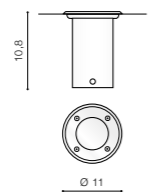

HYDE OVAL bulb not included

product code – look AZ	LED GU10 1x MAX 35W
metal / glass	
IP54	installation place
group energy label EE 2	inlet opening \varnothing 5cm

COLOUR / NEW INDEX NO.

■ CHROME (CH) **AZ3325**

HYDE SQUARE bulb not included

product code – look AZ	LED GU10 1x MAX 35W
metal / glass	
IP54	installation place
group energy label EE 2	inlet opening \varnothing 5cm

COLOUR / NEW INDEX NO.

■ CHROME (CH) **AZ3326**