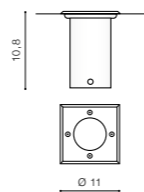

HYDE OVAL bulb not included

product code – look AZ	LED GU10 1x MAX 35W
metal / glass	
IP54	installation place
group energy label EE 2	inlet opening \varnothing 5cm

COLOUR / NEW INDEX NO.

■ CHROME (CH) **AZ3325**

HYDE SQUARE bulb not included

product code – look AZ	LED GU10 1x MAX 35W
metal / glass	
IP54	installation place
group energy label EE 2	inlet opening \varnothing 5cm

COLOUR / NEW INDEX NO.

■ CHROME (CH) **AZ3326**