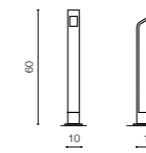

AGAPE 80 LED integrated

product code – look AZ	LED 6W 480lm 3000K
acrylic / aluminium	
IP54	installation place
group energy label EE 7	

COLOUR / NEW INDEX NO.

■ DARK GREY (DGR) **AZ3483**