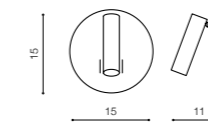

COLOUR / NEW INDEX NO.

- BLACK (BK) ..... **AZ3201**

**FARO**

213 Indoor wall lamps

**FARO**

LED integrated

product code – look <b>AZ</b>	LED 6W 420lm	<b>LED</b>
metal / aluminium	+ LED 3W 250lm 3000K	
IP20	installation place	
group energy label <a href="#">EE 4</a>		

COLOUR / NEW INDEX NO.

- SATIN NICKEL (NI) ..... **AZ2552**
- CHROME (CH) ..... **AZ2424**
- BLACK (BK) ..... **AZ3204**

\* - EXPLANATION SHORTCUT PAGE 2 (E)