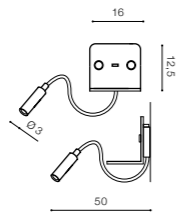

**VERA**

212 Indoor wall lamps

**FILL R 5W 3000K / 4000K**

LED integrated

product code – look <b>AZ</b>	LED 6W+3W 510lm+255lm 3000K	<b>LED</b>
aluminium		
IP20	installation place	
group energy label <a href="#">EE 7</a>		

COLOUR / NEW INDEX NO.

- BLACK (BK) ..... **AZ3201**

**FARO**

213 Indoor wall lamps

**FARO**

LED integrated

product code – look <b>AZ</b>	LED 6W 420lm	<b>LED</b>
metal / aluminium	+ LED 3W 250lm 3000K	
IP20	installation place	
group energy label <a href="#">EE 4</a>		

COLOUR / NEW INDEX NO.

- SATIN NICKEL (NI) ..... **AZ2552**
- CHROME (CH) ..... **AZ2424**
- BLACK (BK) ..... **AZ3204**

\* - EXPLANATION SHORTCUT PAGE 2 (E)