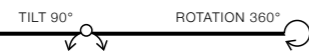

**VERA**

212 Indoor wall lamps

**FILL R 5W 3000K / 4000K**

LED integrated

product code – look <b>AZ</b>	LED 6W+3W 510lm+255lm 3000K	<b>LED</b>
aluminium		
IP20	installation place	
group energy label <a href="#">EE 7</a>		

COLOUR / NEW INDEX NO.

- BLACK (BK) ..... **AZ3201**

**FARO**

213 Indoor wall lamps

**FARO**

LED integrated

product code – look <b>AZ</b>	LED 6W 420lm	<b>LED</b>
metal / aluminium	+ LED 3W 250lm 3000K	
IP20	installation place	
group energy label <a href="#">EE 4</a>		