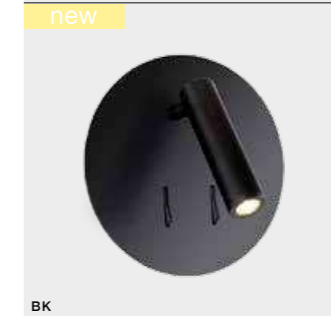

**VERA**

212 Indoor wall lamps

**FILL R 5W 3000K / 4000K**

LED integrated

product code – look <b>AZ</b>	LED 6W+3W 510lm+255lm 3000K	<b>LED</b>
aluminium		
IP20	installation place	
group energy label <a href="#">EE 7</a>		

COLOUR / NEW INDEX NO.

- BLACK (BK) ..... **AZ3201**

**FARO**

213 Indoor wall lamps

**FARO**

LED integrated

product code – look <b>AZ</b>	LED 6W 420lm	<b>LED</b>
metal / aluminium	+ LED 3W 250lm 3000K	
IP20	installation place	
group energy label <a href="#">EE 4</a>		

COLOUR / NEW INDEX NO.

- SATIN NICKEL (NI) ..... **AZ2552**
- CHROME (CH) ..... **AZ2424**
- BLACK (BK) ..... **AZ3204**

\* - EXPLANATION SHORTCUT PAGE 2 (E)