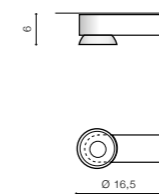

BOSTON DOUBLE

LED integrated	
product code – look AZ	2x LED 10W 810lm CCT 3000K
aluminium	
IP20	installation place
group energy label	inlet opening

COLOUR / NEW INDEX NO.
BLACK (BK) **AZ3545**
WHITE (WH) **AZ3544**