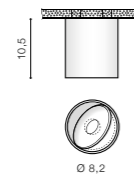

BOSTON

Exposed downlights

BOSTON TUBE

LED integrated	
product code – look AZ	LED 10W 810lm CCT 3000K
aluminium	
IP20	installation place
group energy label	inlet opening

COLOUR / NEW INDEX NO.
 WHITE (WH) **AZ3469**
 BLACK (BK) **AZ3468**

BOSTON 1 ROUND

LED integrated	
product code – look AZ	LED 10W 810lm CCT 3000K
aluminium	
IP20	installation place
group energy label	inlet opening

COLOUR / NEW INDEX NO.
 WHITE (WH) **AZ3471**
 BLACK (BK) **AZ3470**