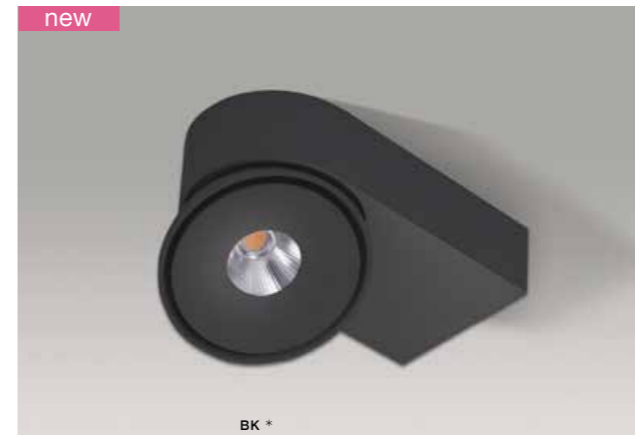

BOSTON

Exposed downlights

BOSTON TUBE

LED integrated	
product code – look AZ	LED 10W 810lm CCT 3000K
aluminium	
IP20	installation place
group energy label	inlet opening

COLOUR / NEW INDEX NO.
 WHITE (WH) **AZ3469**
 BLACK (BK) **AZ3468**

BOSTON 1 ROUND

LED integrated	
product code – look AZ	LED 10W 810lm CCT 3000K
aluminium	
IP20	installation place
group energy label	inlet opening

COLOUR / NEW INDEX NO.
 WHITE (WH) **AZ3471**
 BLACK (BK) **AZ3470**

* - EXPLANATION SHORTCUT PAGE 2 (E)

BOSTON

Exposed downlights

BOSTON SINGLE

LED integrated	
product code – look AZ	LED 10W 810lm CCT 3000K
aluminium	
IP20	installation place
group energy label	inlet opening

COLOUR / NEW INDEX NO.
 BLACK (BK) **AZ3543**
 WHITE (WH) **AZ3542**

BOSTON DOUBLE

LED integrated	
product code – look AZ	2x LED 10W 810lm CCT 3000K
aluminium	
IP20	installation place
group energy label	inlet opening