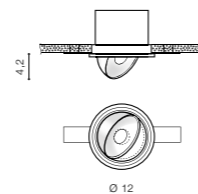

BOSTON

Exposed downlights

BOSTON TUBE

LED integrated	
product code – look AZ	LED 10W 810lm CCT 3000K
aluminium	
IP20	installation place
group energy label	inlet opening

COLOUR / NEW INDEX NO.
 WHITE (WH) **AZ3469**
 BLACK (BK) **AZ3468**

BOSTON 1 ROUND

LED integrated	
product code – look AZ	LED 10W 810lm CCT 3000K
aluminium	
IP20	installation place
group energy label	inlet opening

COLOUR / NEW INDEX NO.
 WHITE (WH) **AZ3471**
 BLACK (BK) **AZ3470**

COLOUR / NEW INDEX NO.
 BLACK (BK) **AZ3543**
 WHITE (WH) **AZ3542**

BOSTON DOUBLE

LED integrated	
product code – look AZ	2x LED 10W 810lm CCT 3000K
aluminium	
IP20	installation place
group energy label	inlet opening