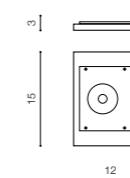

* - EXPLANATION SHORTCUT PAGE 2 (E)