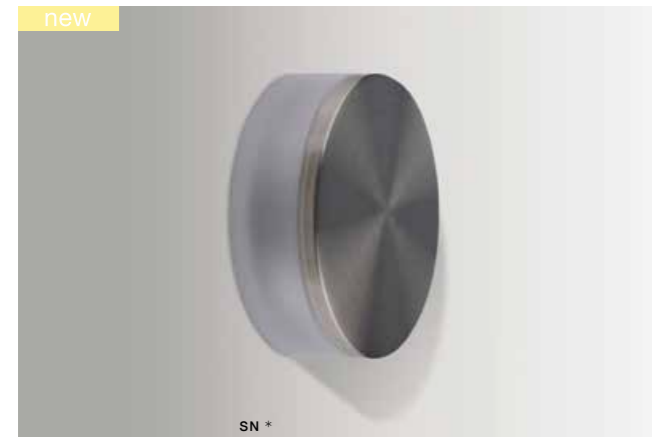

OZ

LED integrated	
product code – look AZ	LED 1W 85lm 4000K
metal / aluminium	
IP20	installation place
group energy label	inlet opening

COLOUR / NEW INDEX NO.

- BLACK (BK) **AZ3372**
- WHITE (WH) **AZ3373**
- SATIN NICKEL (SN) **AZ3374**

TAZ

TAZ

LED integrated	
product code – look AZ	LED 1W 85lm 4000K
aluminium / acrylic	
IP20	installation place
group energy label	inlet opening

COLOUR / NEW INDEX NO.

- BLACK (BK) **AZ3369**
- WHITE (WH) **AZ3370**
- SATIN NICKEL (SN) **AZ3371**