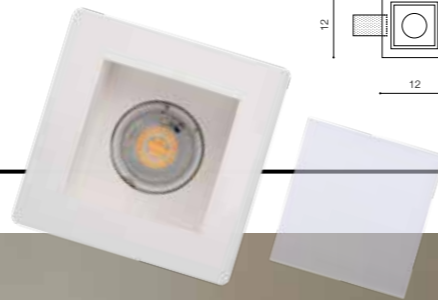

## HERA GIPS SQUARE S WH

bulb not included

product code – look <b>AZ</b>	connect 1x ES111 MAX 50W or ADAP111
metal/glass	connect GU10 1x Max 40W
IP20	installation place
group energy label	inlet opening

COLOUR / NEW INDEX NO.

## HERA GIPS SQUARE M WH

bulb not included

product code – look <b>AZ</b>	connect 1x ES111 MAX 50W or ADAP111
metal/glass	connect GU10 1x Max 40W
IP20	installation place
group energy label	inlet opening

COLOUR / NEW INDEX NO.

## HERA GIPS ROUND M

bulb not included

product code – look <b>AZ</b>	connect 1x ES111 MAX 50W or ADAP111
metal/glass	connect GU10 1x Max 40W
IP20	installation place
group energy label	inlet opening

COLOUR / NEW INDEX NO.