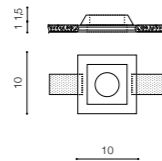

HERA GIPS SQUARE M WH

bulb not included

product code – look AZ	connect 1x ES111 MAX 50W or ADAP111
metal/glass	connect GU10 1x Max 40W
IP20	installation place
group energy label	inlet opening

COLOUR / NEW INDEX NO.

☐ WHITE (WH) **AZ3467**