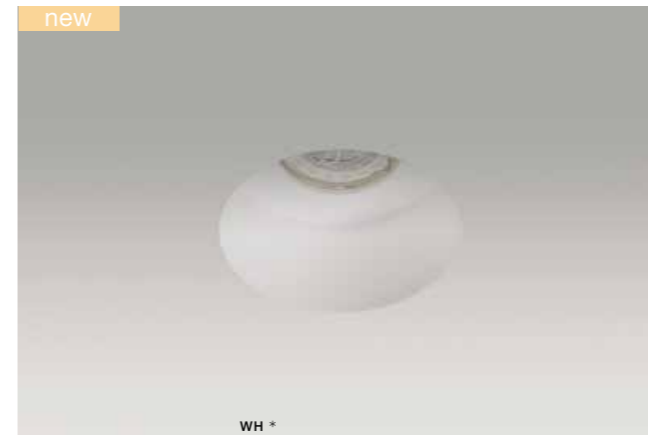

HERA GIPS ROUND M

bulb not included

product code – look AZ	connect 1x ES111 MAX 50W or ADAP111
metal/glass	connect GU10 1x Max 40W
IP20	installation place
group energy label	inlet opening

COLOUR / NEW INDEX NO.

☐ WHITE (WH) **AZ3465**