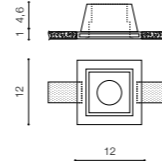

HERA GIPS ROUND M

bulb not included

product code – look AZ	connect 1x ES111 MAX 50W or ADAP111
metal/glass	connect GU10 1x Max 40W
IP20	installation place
group energy label	inlet opening

COLOUR / NEW INDEX NO.

☐ WHITE (WH) **AZ3465**