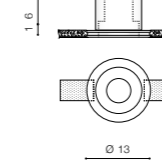

HERA GIPS ROUND S

bulb not included

product code – look AZ	connect 1x ES111 MAX 50W or ADAP111
metal/glass	connect GU10 1x Max 40W
IP20	installation place
group energy label	inlet opening

COLOUR / NEW INDEX NO.

☐ WHITE (WH) **AZ3464**