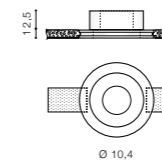

* - EXPLANATION SHORTCUT PAGE 2 (E)