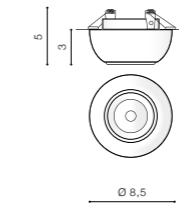

GELO

Downlights

NEMO

Downlights

GELO

bulb not included	
product code – look AZ	connect GU10 1x Max 50W
aluminium	
IP20	installation place
group energy label	inlet opening Ø 7cm

COLOUR / NEW INDEX NO.

- WHITE FROST (WH) **AZ3539**

NEMO

bulb not included	
product code – look AZ	connect GU10 1x Max 50W
aluminium	
IP20	installation place
group energy label	inlet opening Ø 6,5cm

COLOUR / NEW INDEX NO.

- WHITE (WH) **AZ3398**
- BLACK (BK) **AZ3399**
- CHROME (CH) **AZ3400**
- GOLD (GO) **AZ3401**