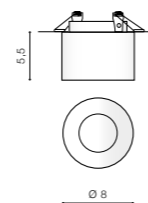

GELO

Downlights

NEMO

Downlights

GELO

bulb not included	
product code – look AZ	connect GU10 1x Max 50W
aluminium	
IP20	installation place
group energy label	inlet opening Ø 7cm

COLOUR / NEW INDEX NO.

- WHITE FROST (WH) **AZ3539**

NEMO

bulb not included	
product code – look AZ	connect GU10 1x Max 50W
aluminium	
IP20	installation place
group energy label	inlet opening Ø 6,5cm

COLOUR / NEW INDEX NO.

- WHITE (WH) **AZ3398**
- BLACK (BK) **AZ3399**
- CHROME (CH) **AZ3400**
- GOLD (GO) **AZ3401**