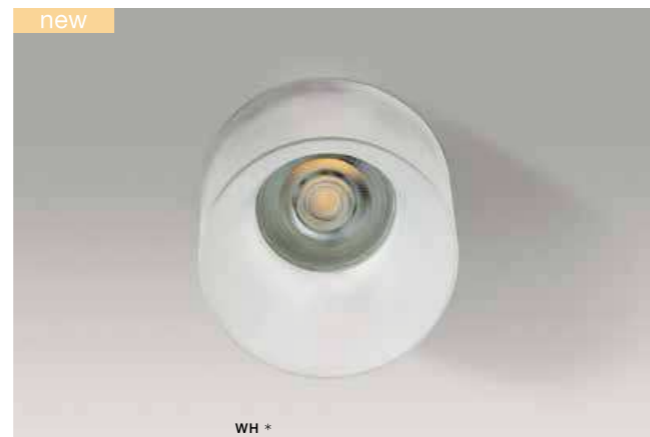

GELO

Downlights

NEMO

Downlights

GELO

bulb not included	
product code – look AZ	connect GU10 1x Max 50W
aluminium	
IP20	installation place
group energy label	inlet opening Ø 7cm

COLOUR / NEW INDEX NO.

- WHITE FROST (WH) **AZ3539**

NEMO

bulb not included	
product code – look AZ	connect GU10 1x Max 50W
aluminium	
IP20	installation place
group energy label	inlet opening Ø 6,5cm

COLOUR / NEW INDEX NO.

- WHITE (WH) **AZ3398**
- BLACK (BK) **AZ3399**
- CHROME (CH) **AZ3400**
- GOLD (GO) **AZ3401**