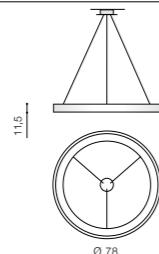

* - EXPLANATION SHORTCUT PAGE 2 (E)