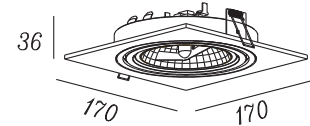

Model: AZ2811/2957/0860/0861/0727/0768/0769/2805/0770/0771/0772/2806

Nazwa: STAN/SIRO

Azzardo®

AZ0860/0861/2957/2811

AZ0727/0768/0769/2805

AZ0770/0771/0772/2806

01

02

AZ0860/0861/2957/2811
AZ0727/0768/0769/2805 CUT OUT: $\varnothing 150mm$

AZ0770/0771/0772/2806 CUT OUT: $320*150mm$

03

04