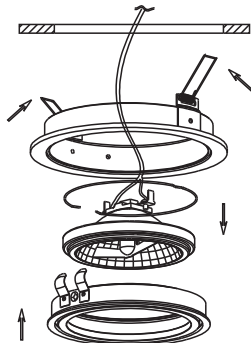

Model: AZ2811/2957/0860/0861/0727/0768/0769/2805/0770/0771/0772/2806

Nazwa: STAN/SIRO

Azzardo®

AZ0860/0861/2957/2811

AZ0727/0768/0769/2805

AZ0770/0771/0772/2806

01

02

AZ0860/0861/2957/2811
AZ0727/0768/0769/2805 CUT OUT: $\varnothing 150mm$

AZ0770/0771/0772/2806 CUT OUT: $320*150mm$

03

04