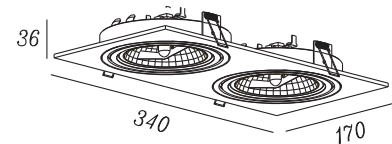

Model: AZ2811/2957/0860/0861/0727/0768/0769/2805/0770/0771/0772/2806

Nazwa: STAN/SIRO

Azzardo®

AZ0860/0861/2957/2811

AZ0727/0768/0769/2805

AZ0770/0771/0772/2806

01

02

AZ0860/0861/2957/2811
AZ0727/0768/0769/2805 CUT OUT: $\varnothing 150mm$

AZ0770/0771/0772/2806 CUT OUT: $320*150mm$

03

04