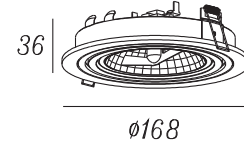

Model: AZ2811/2957/0860/0861/0727/0768/0769/2805/0770/0771/0772/2806

Nazwa: STAN/SIRO

Azzardo®

AZ0860/0861/2957/2811

AZ0727/0768/0769/2805

AZ0770/0771/0772/2806

01

02

AZ0860/0861/2957/2811
AZ0727/0768/0769/2805 CUT OUT: $\varnothing 150mm$

AZ0770/0771/0772/2806 CUT OUT: $320*150mm$

03

04