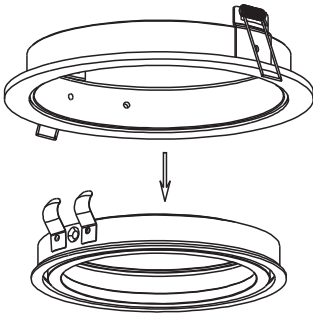

Model: AZ2811/2957/0860/0861/0727/0768/0769/2805/0770/0771/0772/2806

Nazwa: STAN/SIRO

Azzardo®

AZ0860/0861/2957/2811

AZ0727/0768/0769/2805

AZ0770/0771/0772/2806

01

02

AZ0860/0861/2957/2811
AZ0727/0768/0769/2805 CUT OUT: $\varnothing 150mm$

AZ0770/0771/0772/2806 CUT OUT: $320*150mm$

03

04