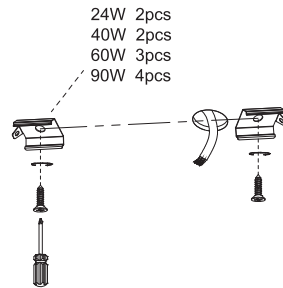

AZzardo[®]
LIGHTING

Product Name: LINELIO OPAL, LINELIO MIX, LINELIO POINTS

①

②

③

④

⑤

⑥

triac (ELV) dimmer

Model :
AZ5656 AZ5657 AZ5658 AZ5659
AZ5660 AZ5661 AZ5662 AZ5663
AZ5664 AZ5665 AZ5666 AZ5667
AZ5668 AZ5669 AZ5670 AZ5671

⑦