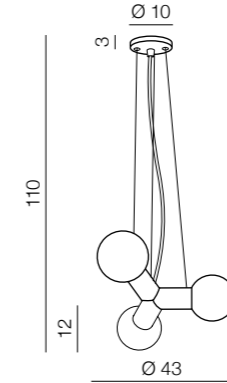

**Clamor LED**

**AZ2696**  
 (black matt)  
 LED integrated  
 LED 40W 2800lm 3000K  
 metal/acryl

**Pope**

- 1 AZ3170 (gold)
- 2 AZ3171 (black)

E27 3x Max 40W only LED  
 glass/metal

1 GOLD

2 BLACK