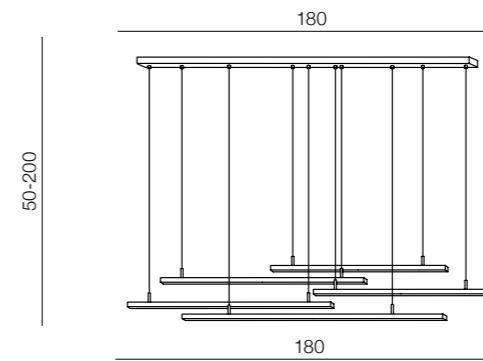

Merlo dimm LED

- 1 **AZ3184** (black)
- 2 **AZ3185** (white)

LED 49W 3280lm
3000K dimmable
aluminium/acryl