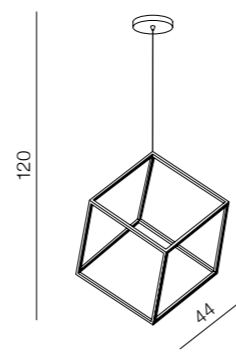

Strange 44 dimm LED

AZ3183 (black)
LED 80W 5280lm
3000K dimmable
aluminium/acryl