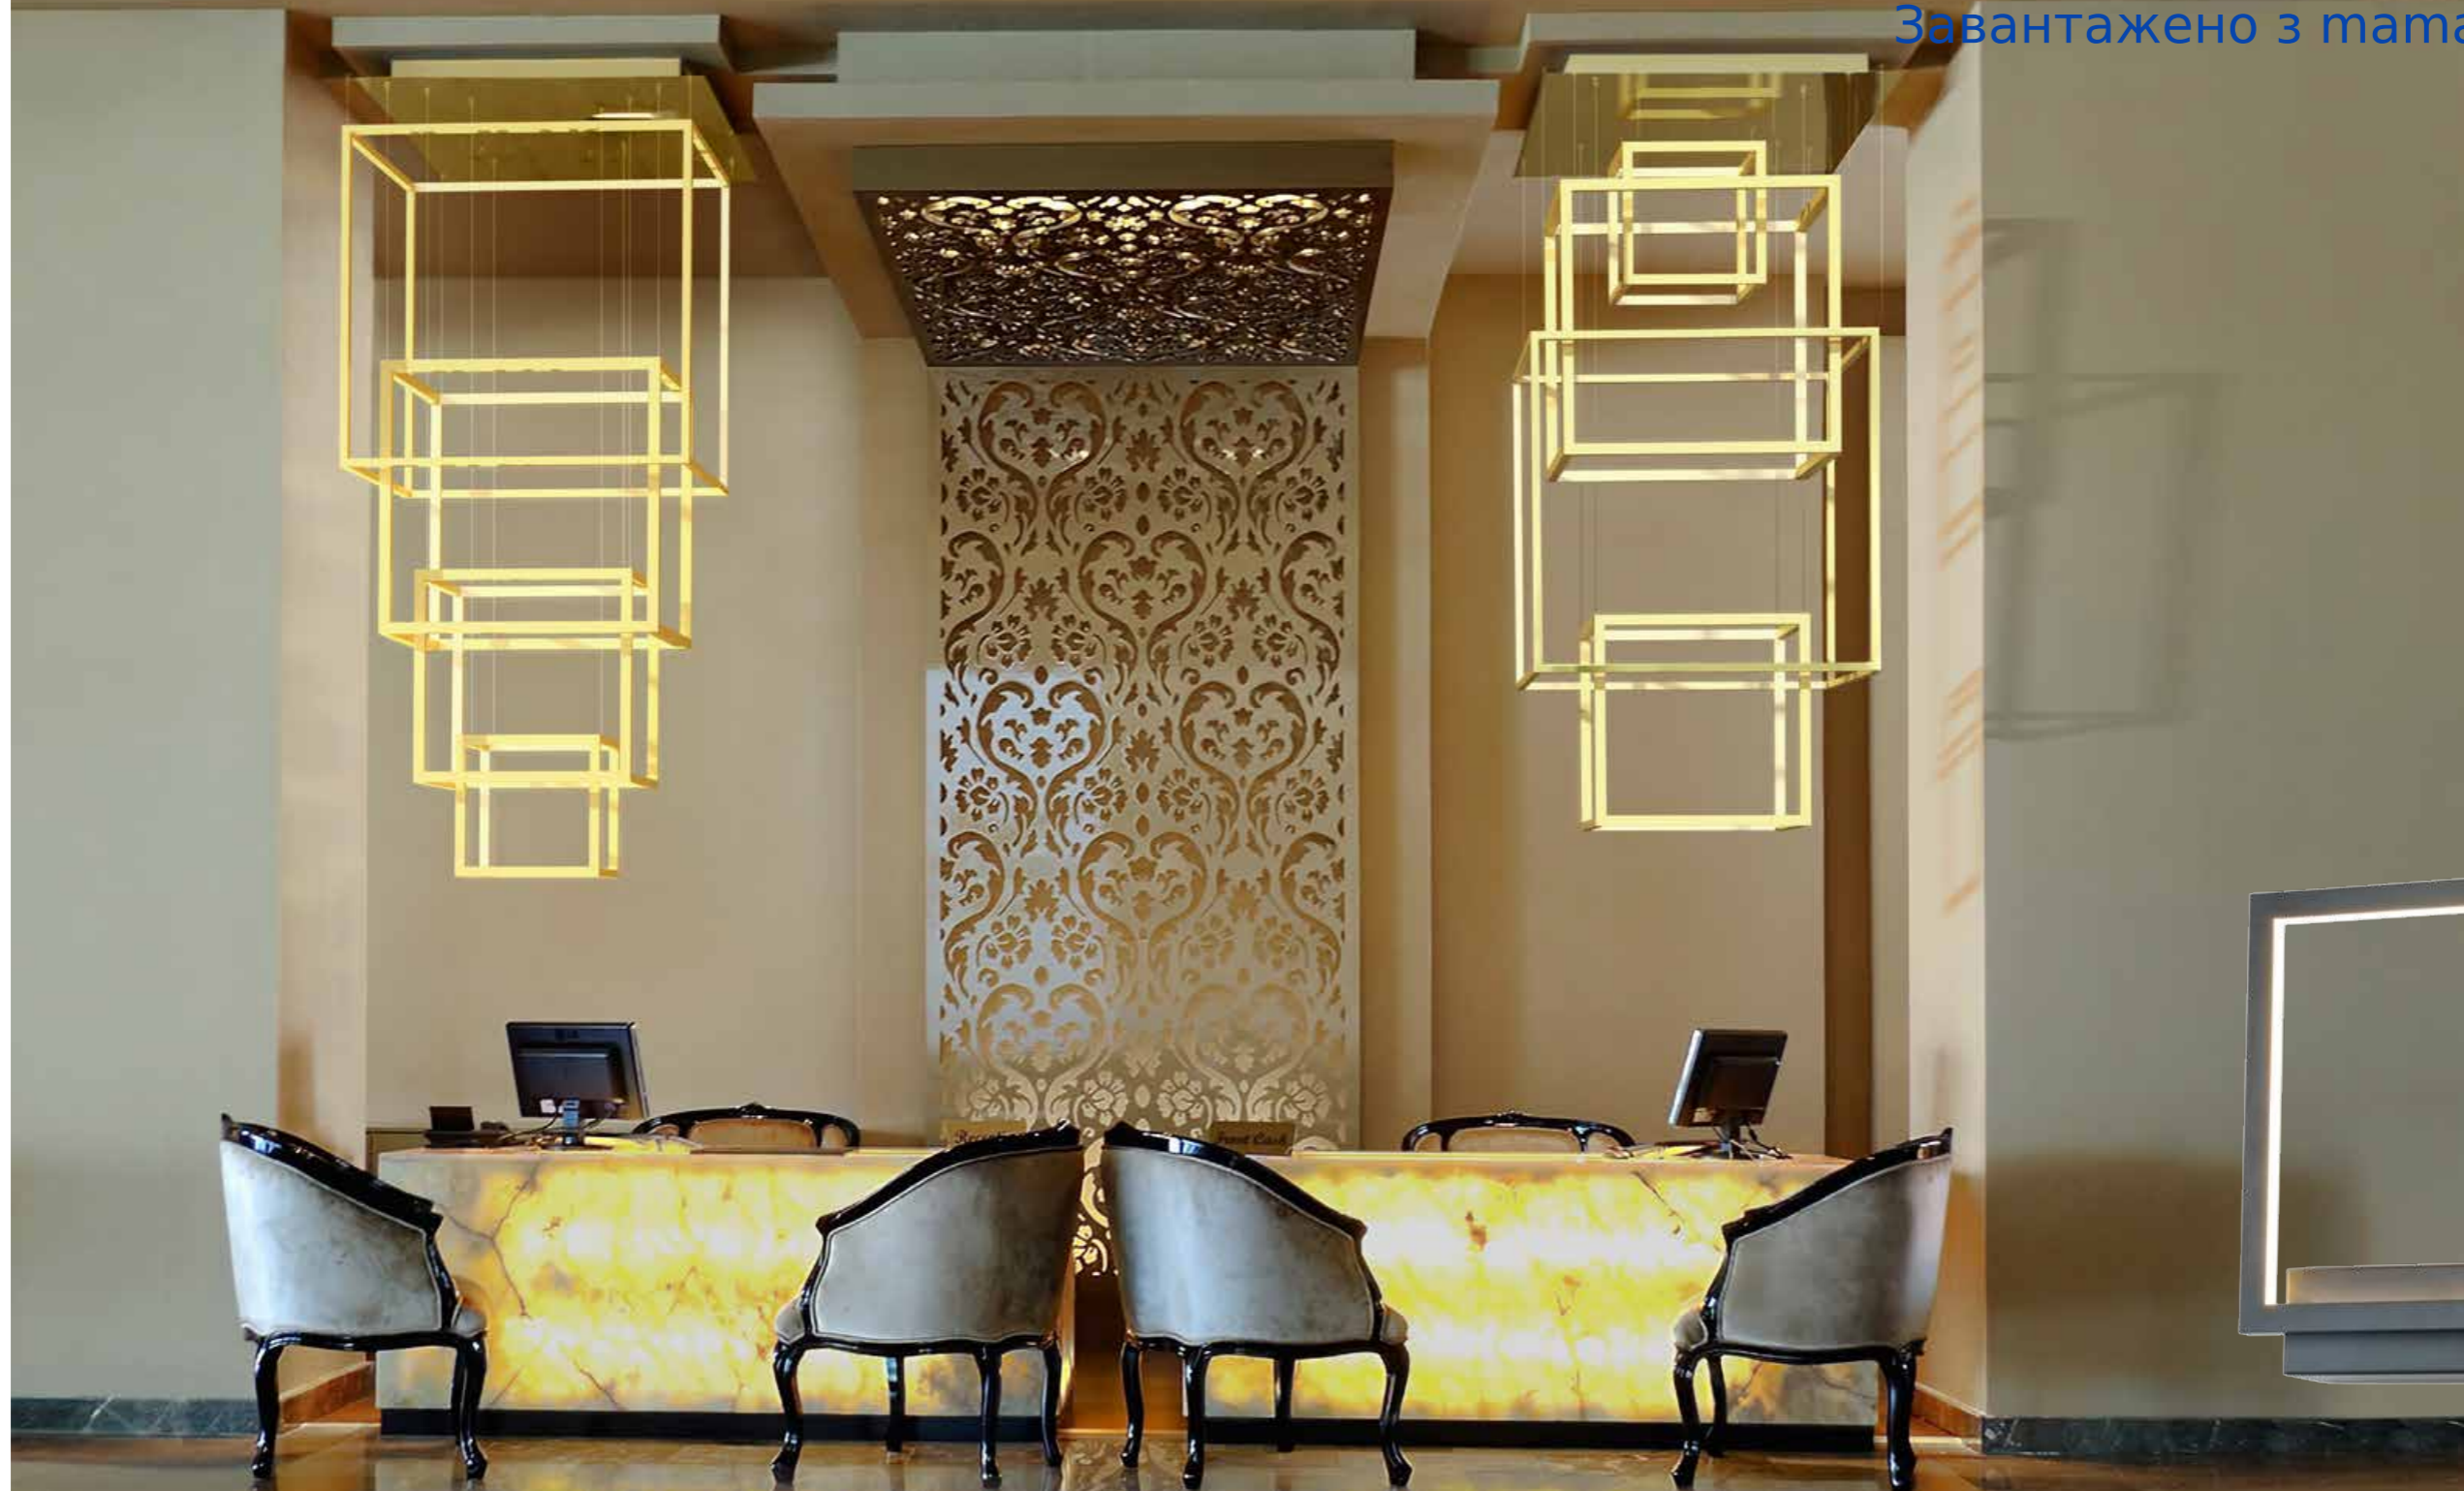

Opera

new

62

1 BLACK

2 GOLD

Opera WALL

63

new

1 BLACK

3 WHITE

33; 44; 55; 65

Opera XL LED

- 1 AZ3139 (black)
- 2 AZ3140 (gold)

LED 329W 19740lm 3000K
aluminium/acrylic

Opera Wall LED

- 1 AZ3141 (black)
- 3 AZ3142 (white)