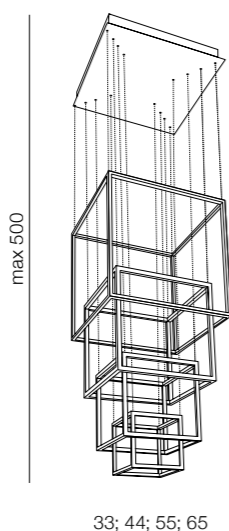

Opera

new

62

1 BLACK

2 GOLD

Opera WALL

63

new

1 BLACK

3 WHITE

33; 44; 55; 65

Opera XL LED

- 1 AZ3139 (black)
- 2 AZ3140 (gold)

LED 329W 19740lm 3000K
aluminium/acrylic

Opera Wall LED

- 1 AZ3141 (black)
- 3 AZ3142 (white)

LED 18W 1020lm 3000K
aluminium