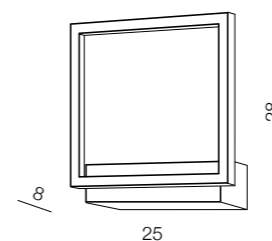

1 BLACK

3 WHITE

33; 44; 55; 65

Opera XL LED

- 1 AZ3139 (black)
- 2 AZ3140 (gold)

LED 329W 19740lm 3000K
aluminium/acrylic

Opera Wall LED

- 1 AZ3141 (black)
- 3 AZ3142 (white)