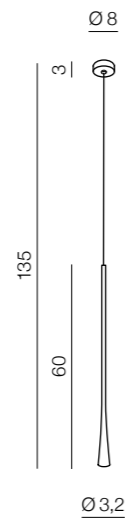

Kalia

new 58

1 WHITE

2 BROWN

3 BLACK

Wheel XXL

59 new

1 BLACK

2 GOLD

3 CHROME

Kalia LED

- 1 AZ3090 (white)
- 2 AZ3091 (brown)
- 3 AZ3092 (black)

LED 7W 325lm 3000K
aluminium

Wheel XXL LED

- 1 AZ3137 (black)
- 2 AZ3138 (gold)
- 3 AZ3417 (chrome)

LED 190W 11400lm 3000K
metal/acrylic