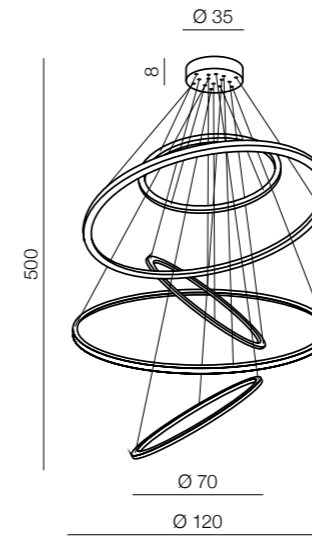

2 GOLD

3 CHROME

Kalia LED

- 1 AZ3090 (white)
- 2 AZ3091 (brown)
- 3 AZ3092 (black)

LED 7W 325lm 3000K
aluminium

Wheel XXL LED

- 1 AZ3137 (black)
- 2 AZ3138 (gold)
- 3 AZ3417 (chrome)

LED 190W 11400lm 3000K
metal/acrylic