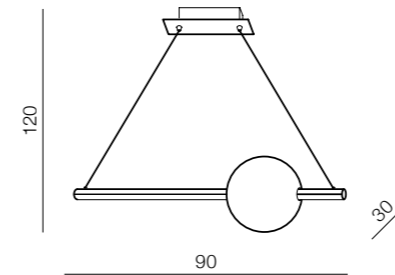

Sandra 1 dimm LED

AZ3351

(black)

LED 36W 3600lm 3000K dimmable
glass/acrylic