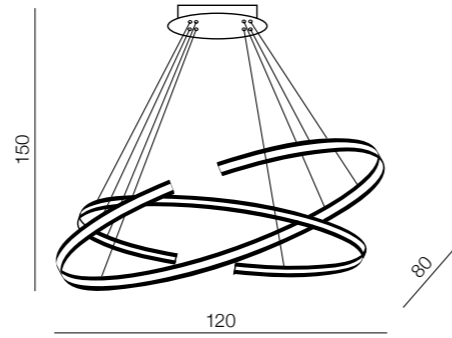

Alessia  
DIMM

Sandra  
DIMM

new 54

55 new

**Alessia dimm** LED

**AZ3355**

(black)

LED 60W 5100lm 3000K dimmable  
metal/plastic