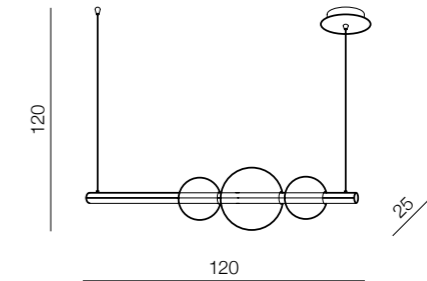

**Alessia XL dimm** LED

**AZ3356**

(black)

LED 100W 8500lm 3000K dimmable  
metal/plastic

**Sandra 1 dimm** LED

**AZ3351**

(black)

LED 36W 3600lm 3000K dimmable  
glass/acrylic