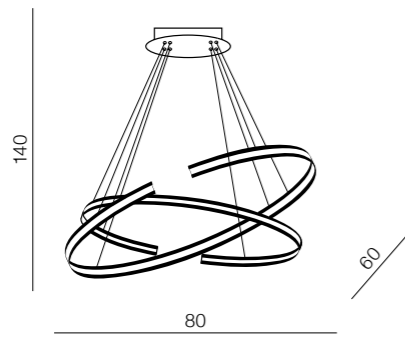

Alessia  
DIMM

Sandra  
DIMM

new 54

55 new

**Alessia dimm** LED

**AZ3355**

(black)

LED 60W 5100lm 3000K dimmable  
metal/plastic