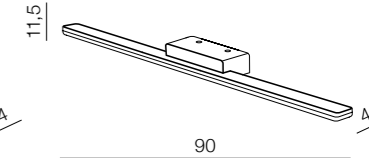

Epsilon 90 3000K LED

AZ3349 (black)

LED 18W 1530lm 3000K IP44 aluminium/PC

Epsilon 90 4000K LED

AZ3350 (black)

LED 18W 1530lm 4000K IP44 aluminium/PC