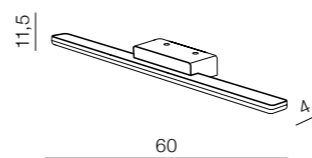

Epsilon 60 3000K LED

AZ3347 (black)

LED 18W 1530lm 3000K IP44 aluminium/PC