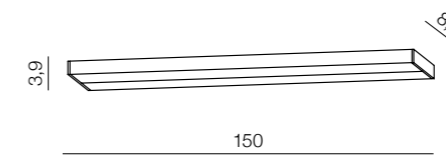

Tanza

new 366

IP44

Tanza LED

AZ3361
(chrome)

LED 10W 850lm 4000K IP44
metal/aluminium/acrylic

Topaz LED

- 1 **AZ3359** (black)
- 2 **AZ3360** (white)