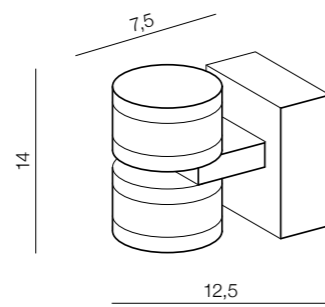

Tanza

new 366

IP44

Tanza LED

AZ3361
(chrome)

LED 10W 850lm 4000K IP44
metal/aluminium/acrylic

Topaz LED

- 1 **AZ3359** (black)
- 2 **AZ3360** (white)