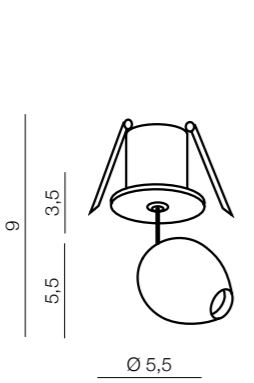

Ovum

new 350

Avica

351

Avica

- 1 AZ3122 (white)
 - 2 AZ3121 (black)
- GU10 1x Max 35W only LED aluminium

1 WHITE

2 BLACK

Ovum 1 Spot
AZ3093
 (black)
 LED 4,5W 220lm 3000K
 aluminium

Ovum 1 Pendant Downlight LED
AZ3096
 (black)
 LED 4,5W 220lm 3000K
 aluminium

Ovum 1 Pendant LED
AZ3095
 (black)
 LED 4,5W 220lm 3000K
 aluminium