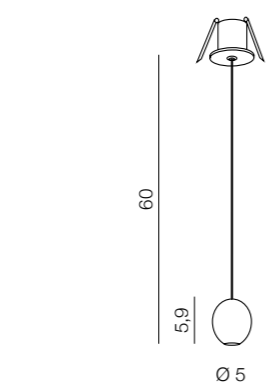

Ovum

new 350

Avica

351

Avica

- 1 AZ3122 (white)
 - 2 AZ3121 (black)
- GU10 1x Max 35W only LED aluminium

1 WHITE

2 BLACK

Ovum 1 Spot
AZ3093
 (black)
 LED 4,5W 220lm 3000K
 aluminium

Ovum 1 Pendant Downlight LED
AZ3096
 (black)
 LED 4,5W 220lm 3000K
 aluminium

Ovum 1 Pendant LED
AZ3095
 (black)
 LED 4,5W 220lm 3000K
 aluminium