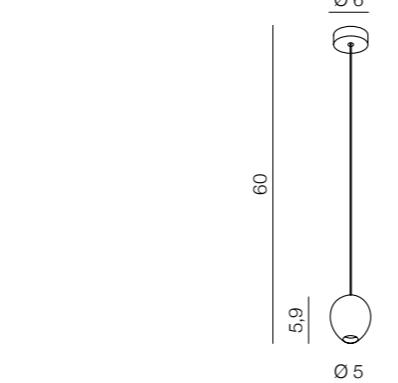

Ovum

new 350

Avica

351

Avica

- 1 AZ3122 (white)
 - 2 AZ3121 (black)
- GU10 1x Max 35W only LED aluminium

1 WHITE

2 BLACK

Ovum 1 Spot
AZ3093
 (black)
 LED 4,5W 220lm 3000K
 aluminium

Ovum 1 Pendant Downlight LED
AZ3096
 (black)
 LED 4,5W 220lm 3000K
 aluminium

Ovum 1 Pendant LED
AZ3095
 (black)
 LED 4,5W 220lm 3000K
 aluminium