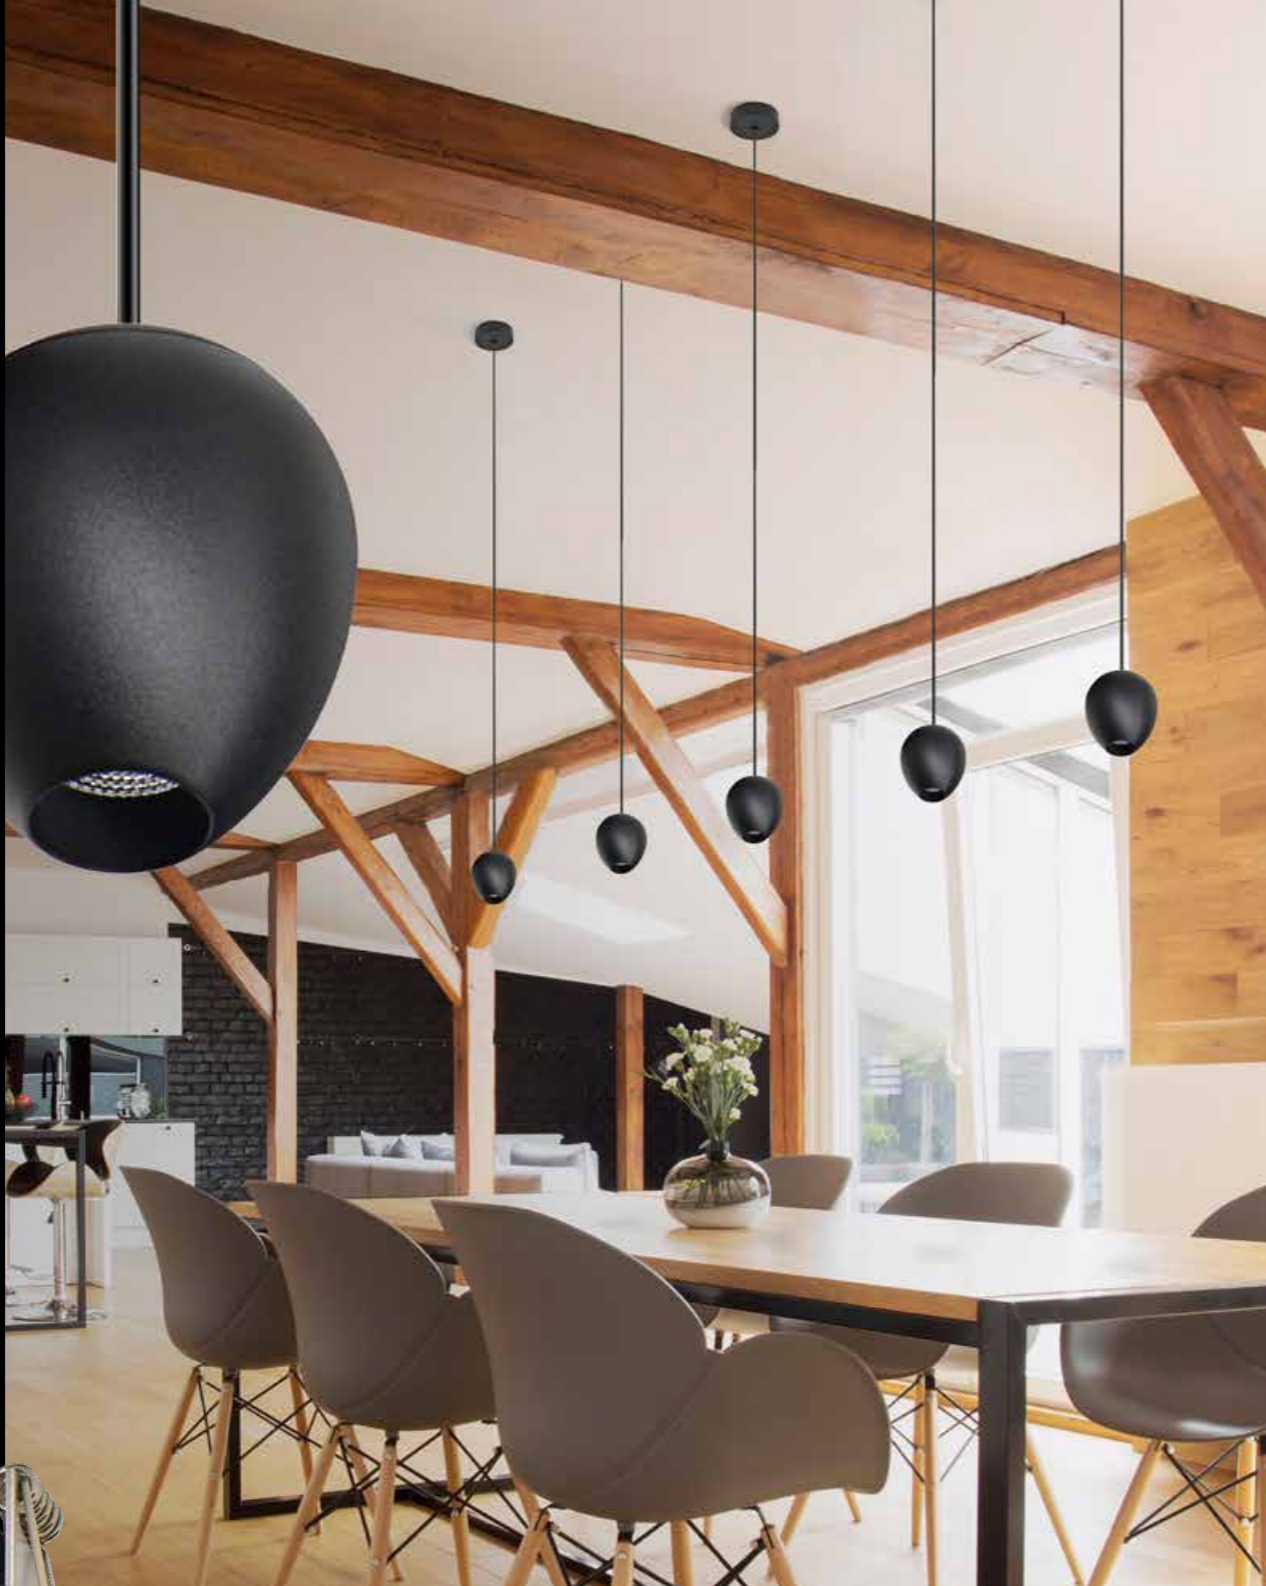

Ovum

new 350

Avica

351

Avica

- 1 AZ3122 (white)
 - 2 AZ3121 (black)
- GU10 1x Max 35W only LED aluminium

1 WHITE

2 BLACK