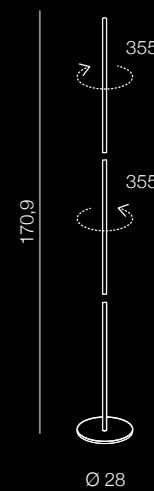

izza

306

1 SHINY WHITE

2 SHINY BLACK

3 AMBER

4 OLIVE

izza

- 1 AZ1077 (shiny white)
- 2 AZ1076 (shiny black)
- 3 AZ1078 (amber)
- 4 AZ1079 (olive)

E14 1x 40W
metal/glass

307

new

Teta

LED

AZ3205
(black)

LED 33w 2805lm 3000K
metal/acrylic