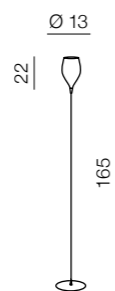

izza

306

1 SHINY WHITE

2 SHINY BLACK

3 AMBER

4 OLIVE

izza

- 1 AZ1077 (shiny white)
- 2 AZ1076 (shiny black)
- 3 AZ1078 (amber)
- 4 AZ1079 (olive)

E14 1x 40W
metal/glass

307

new

Teta

LED

AZ3205
(black)

LED 33w 2805lm 3000K
metal/acrylic