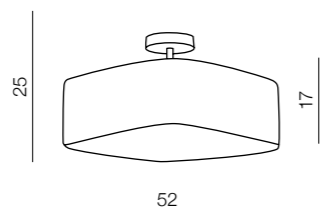

Sugar 52
AZ0448
 E27 4x 60W
 acryl/chrome/clear

Sugar 52 top
AZ0450
 E27 4x 60W
 acryl/chrome/clear

Sugar 42 top
AZ0449
 E27 4x 60W
 acryl/chrome/clear

Milo XL

- new 1 **AZ3331** (black)
 - new 2 **AZ3330** (white)
 - new 3 **AZ3332** (grey)
- E27 4x MAX 60W only LED
 metal/fabric/acryl

Milo

- 1 **AZ2317** (black)
 - 2 **AZ2318** (white)
 - 3 **AZ2319** (grey)
- E27 3x MAX 60W only LED
 metal/fabric/acryl

1 BLACK

2 WHITE

3 GREY