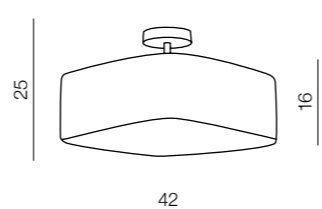

Sugar 52
AZ0448
 E27 4x 60W
 acryl/chrome/clear

Sugar 52 top
AZ0450
 E27 4x 60W
 acryl/chrome/clear

Sugar 42 top
AZ0449
 E27 4x 60W
 acryl/chrome/clear

Milo XL

- new 1 **AZ3331** (black)
 - new 2 **AZ3330** (white)
 - new 3 **AZ3332** (grey)
- E27 4x MAX 60W only LED
 metal/fabric/acryl

Milo

- 1 **AZ2317** (black)
 - 2 **AZ2318** (white)
 - 3 **AZ2319** (grey)
- E27 3x MAX 60W only LED
 metal/fabric/acryl

1 BLACK

2 WHITE

3 GREY