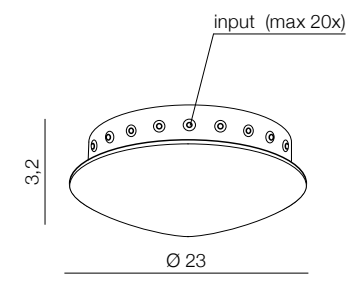

Ziko Base 20
AZ3410 (black)
Max 20x input for Ziko meters
aluminium