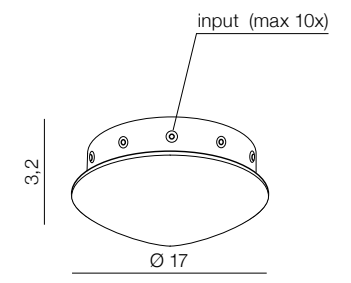

Ziko Base 1
 AZ3408 (black)
 aluminium

Ziko Base 20
 AZ3410 (black)
 Max 20x input for Ziko meters
 aluminium

Ziko Base 20
 AZ3410 (black)
 Max 20x input for Ziko meters
 aluminium

Ziko Holder
 AZ2681 (black)
 aluminium