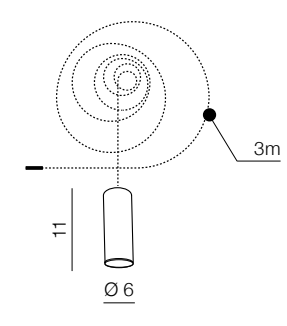

Ziko GU10 3 meters
AZ3411
(black)
GU10 1x Max 35W only LED
aluminium