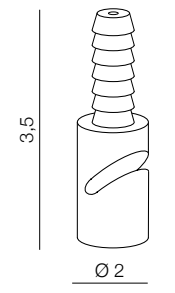

ZIKO
GU10
237 new

Ziko Glass
 1 AZ3413 (yellow)
 2 AZ3414 (blue)
 3 AZ3415 (smoky)
 4 AZ3416 (clear)
 glass

Ziko GU10 3 meters
 AZ3411
 (black)
 GU10 1x Max 35W only LED
 aluminium

Ziko GU10 6 meters
 AZ3412
 (black)
 GU10 1x Max 35W only LED
 aluminium

Ziko Base 1
 AZ3408 (black)
 aluminium

Ziko Base 20
 AZ3410 (black)
 Max 20x input for Ziko meters
 aluminium

Ziko Base 20
 AZ3410 (black)
 Max 20x input for Ziko meters
 aluminium

Ziko Holder
 AZ2681 (black)
 aluminium