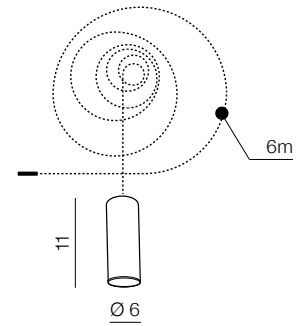

Ziko GU10 6 meters
AZ3412
(black)
GU10 1x Max 35W only LED
aluminium