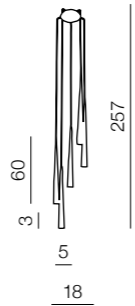

Stylo 5

- 1 AZ0119 (black)
- 2 AZ0208 (white)
- 3 AZ0134 (chrome)

G9 5x 40W
metal/glass