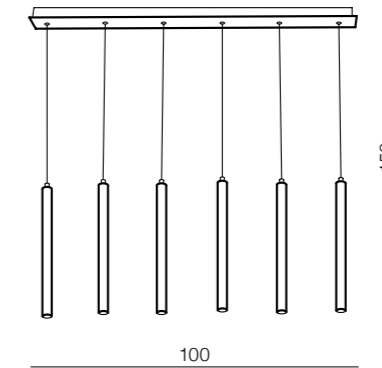

Izolda 6 LED

AZ3340
(black)
LED 30W 2550lm 3000K
metal/wood