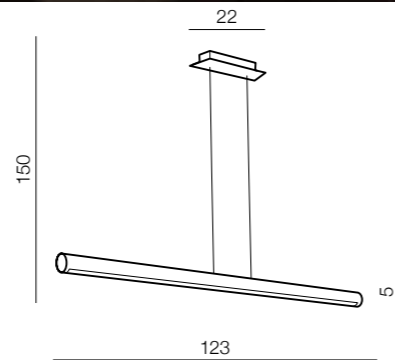

Albero

228

Izolda

229

new

**Albero LED**

**AZ2701**

(natural exotic wood+black)  
LED 50W 3500lm 3000K  
wood/acrylic