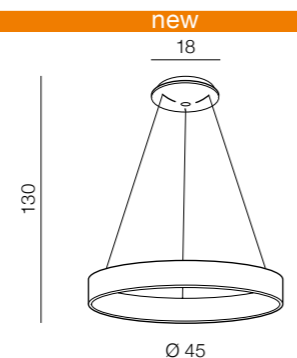

Silvam 45 pendant LED
AZ3344
(natural wood)
LED 30W 2550lm 3000K
metal/wood