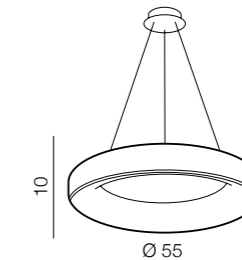

Sovana Pendant 55 CCT LED
 1 AZ2727 (white)
 2 AZ2729 (grey)
 3 AZ2728 (black)

LED integrated
 LED 50W 2750lm
 3000/6500k dimm
 power dimmable
 acryl/aluminium