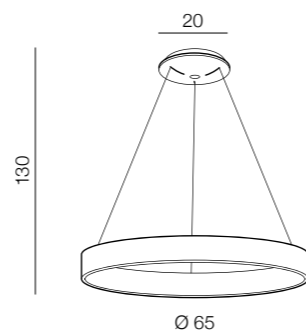

Silvam 65 pendant LED
AZ2699
(natural exotic wood+wh)
LED 50W 3250lm 3000K
wood/acrylic