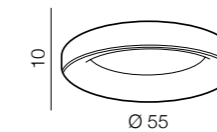

Sovana Top 55 CCT LED
1 AZ2724 (white)
2 AZ2725 (grey)
3 AZ2726 (black)

LED integrated
LED 50W 2750lm
3000/6500k dimm
power dimmable
acryl/aluminium