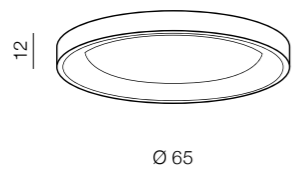

Silvam 65 top LED
AZ2698
(natural exotic wood+wh)
LED 50W 3250lm 3000K
wood/acrylic