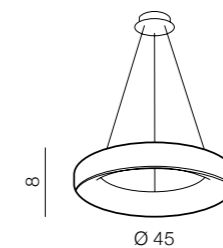

Sovana Pendant 45 CCT LED

- 1 AZ3436 (white)
- 2 AZ3438 (grey)
- 3 AZ3437 (black)

LED 40W 2700-6500K 2200lm dimmable aluminium/acryl