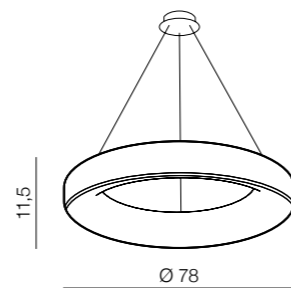

2 GREY

3 BLACK

CCT = 2700÷6000K Dimmable Remote Control

CCT = 2700÷6000K Dimmable Remote Control

Sovana Top 80 CCT LED

- 1 AZ3445 (white)
- 2 AZ3447 (grey)
- 3 AZ3446 (black)

LED 80W 2700-6500K 4000lm dimmable aluminium/acryl