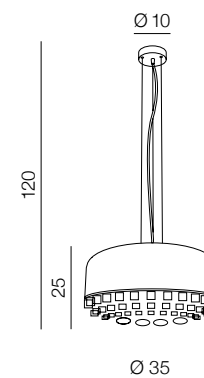

Saturnia

220

1 BLACK

2 COPPER

3 CHROME

REGULATION UP & DOWN

Saturnia 40 LED

- 1 AZ2753 (black) 3000k
- 2 AZ2755 (copper) 3000k
- 3 AZ2757 (chrome) 3000k
- 1 AZ2752 (black) 4000k
- 2 AZ2754 (copper) 4000k
- 3 AZ2756 (chrome) 4000k

LED 30W 1800lm
acryl/metal

Tarant

221

new

Tarant 35

AZ3163
(black)
E27 3x Max 60W only LED
metal/crystal

Tarant 48

AZ3162
(black)
E27 3x Max 60W only LED
metal/crystal