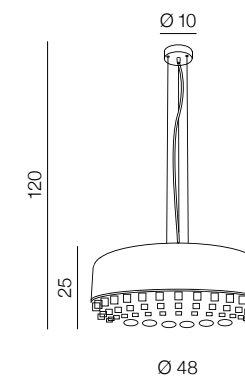

LED 30W 1800lm
acryl/metal

Tarant

221

new

Tarant 35

AZ3163
(black)
E27 3x Max 60W only LED
metal/crystal

Tarant 48

AZ3162
(black)
E27 3x Max 60W only LED
metal/crystal