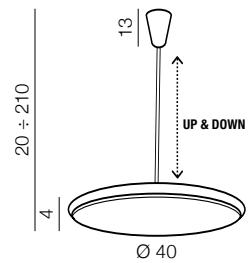

Saturnia

220

1 BLACK

2 COPPER

3 CHROME

REGULATION UP & DOWN

Saturnia 40 LED

- 1 AZ2753 (black) 3000k
- 2 AZ2755 (copper) 3000k
- 3 AZ2757 (chrome) 3000k
- 1 AZ2752 (black) 4000k
- 2 AZ2754 (copper) 4000k
- 3 AZ2756 (chrome) 4000k