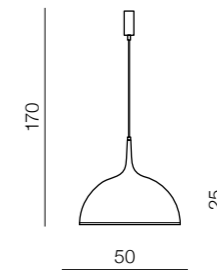

**LED**  
**Lenox Top 60**  
**AZ3146**  
 (black/copper)  
 LED 40W 3280lm 3000K  
 aluminium/acrylic

**LED**  
**Lenox Pendant 60**  
**AZ3148**  
 (black/copper)  
 LED 40W 3280lm 3000K  
 aluminium/acrylic

**Mia**  
**1 AZ2387** (brown)  
**2 AZ2388** (white)  
**3 AZ2389** (black)  
**4 AZ2390** (grey)  
 E27 1x MAX 60W  
 metal

**1** BROWN

**2** WHITE

**3** BLACK

**4** GREY