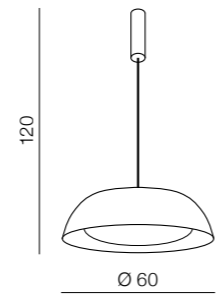

**LED**  
**Lenox Top 60**  
**AZ3146**  
 (black/copper)  
 LED 40W 3280lm 3000K  
 aluminium/acrylic

**LED**  
**Lenox Pendant 60**  
**AZ3148**  
 (black/copper)  
 LED 40W 3280lm 3000K  
 aluminium/acrylic

**Mia**  
**1 AZ2387** (brown)  
**2 AZ2388** (white)  
**3 AZ2389** (black)  
**4 AZ2390** (grey)  
 E27 1x MAX 60W  
 metal

**1** BROWN

**2** WHITE

**3** BLACK

**4** GREY