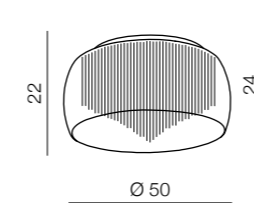

Rego 50 top

AZ1000

8x G9 Only LED
metal/chrome/
aluminum/glass