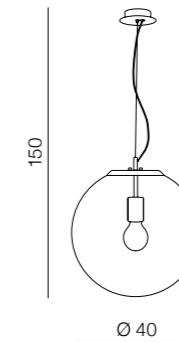

- 1 AZ3105 (chrome)
- 2 AZ3108 (copper)
- 3 AZ3133 (gold)

E27 1x 40W only LED metal/glass

Iris 30

- 1 AZ3106 (chrome)
- 2 AZ3109 (copper)
- 3 AZ3132 (gold)

E27 1x 40W only LED metal/glass

Iris 40

- 1 AZ3107 (chrome)
- 2 AZ3110 (copper)
- 3 AZ3131 (gold)