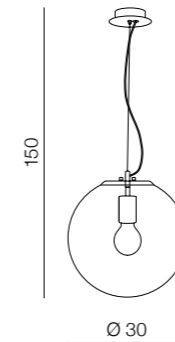

Iris 30

- 1 AZ3106 (chrome)
- 2 AZ3109 (copper)
- 3 AZ3132 (gold)

E27 1x 40W only LED metal/glass