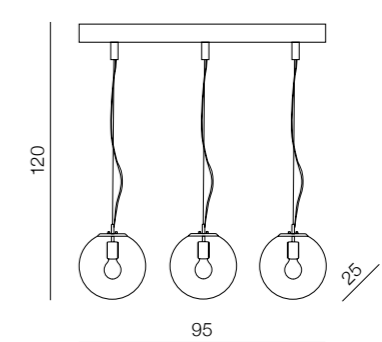

Iris 3 Line

AZ3103 (chrome)

E27 3x Max 40W only LED metal/glass