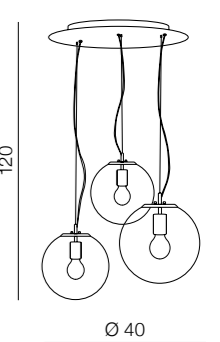

Iris 3

AZ3104 (chrome)

E27 1x Max 60W only LED metal/glass