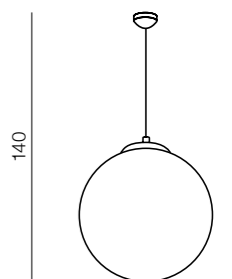

1 CHROME

2 COPPER

Galactic LED

- 1 AZ3160 (chrome)
- 2 AZ3161 (copper)

LED 18W 1530lm 3000K
metal/glass

White Ball 20

AZ1325
(white)

E27 1x MAX 40W
glass/metal chrome

White Ball 25

AZ2515
(white)

E27 1x MAX 40W
glass/metal chrome

White Ball 30

AZ2516
(white)

E27 1x MAX 40W
glass/metal chrome

White Ball 40

AZ1328
(white)

E27 1x MAX 40W
glass/metal chrome

White Ball 50

AZ1329
(white)

E27 1x MAX 40W
glass/metal chrome