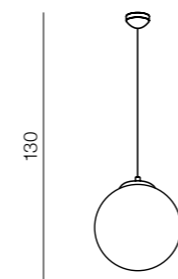

1 CHROME

2 COPPER

Galactic LED

- 1 AZ3160 (chrome)
- 2 AZ3161 (copper)

LED 18W 1530lm 3000K
metal/glass

White Ball 20

AZ1325
(white)

E27 1x MAX 40W
glass/metal chrome

White Ball 25

AZ2515
(white)

E27 1x MAX 40W
glass/metal chrome

White Ball 30

AZ2516
(white)

E27 1x MAX 40W
glass/metal chrome

White Ball 40

AZ1328
(white)

E27 1x MAX 40W
glass/metal chrome

White Ball 50

AZ1329
(white)

E27 1x MAX 40W
glass/metal chrome