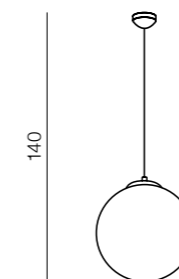

1 CHROME

2 COPPER

Galactic LED

- 1 AZ3160 (chrome)
- 2 AZ3161 (copper)

LED 18W 1530lm 3000K
metal/glass

White Ball 20

AZ1325
(white)

E27 1x MAX 40W
glass/metal chrome

White Ball 25

AZ2515
(white)

E27 1x MAX 40W
glass/metal chrome

White Ball 30

AZ2516
(white)

E27 1x MAX 40W
glass/metal chrome

White Ball 40

AZ1328
(white)

E27 1x MAX 40W
glass/metal chrome

White Ball 50

AZ1329
(white)

E27 1x MAX 40W
glass/metal chrome