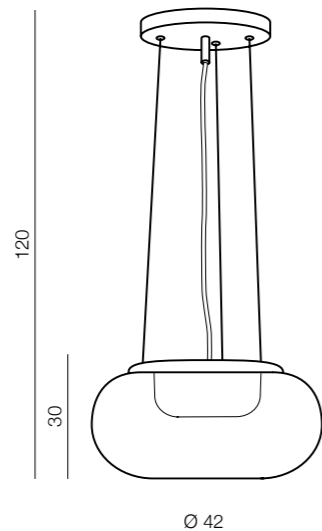

1 CHROME

2 COPPER

Galactic LED

- 1 AZ3160 (chrome)
- 2 AZ3161 (copper)

LED 18W 1530lm 3000K
metal/glass

White Ball 20

AZ1325
(white)

E27 1x MAX 40W
glass/metal chrome

White Ball 25

AZ2515
(white)

E27 1x MAX 40W
glass/metal chrome

White Ball 30

AZ2516
(white)

E27 1x MAX 40W
glass/metal chrome

White Ball 40

AZ1328
(white)

E27 1x MAX 40W
glass/metal chrome

White Ball 50

AZ1329
(white)

E27 1x MAX 40W
glass/metal chrome