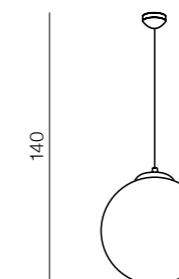

1 CHROME

2 COPPER

Galactic LED

- 1 AZ3160 (chrome)
- 2 AZ3161 (copper)

LED 18W 1530lm 3000K
metal/glass

White Ball 20

AZ1325
(white)

E27 1x MAX 40W
glass/metal chrome

White Ball 25

AZ2515
(white)

E27 1x MAX 40W
glass/metal chrome

White Ball 30

AZ2516
(white)

E27 1x MAX 40W
glass/metal chrome

White Ball 40

AZ1328
(white)

E27 1x MAX 40W
glass/metal chrome

White Ball 50

AZ1329
(white)

E27 1x MAX 40W
glass/metal chrome