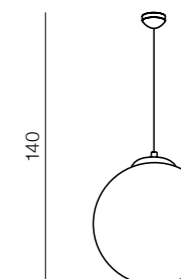

White Ball 25

AZ2515
(white)

E27 1x MAX 40W
glass/metal chrome

White Ball 30

AZ2516
(white)

E27 1x MAX 40W
glass/metal chrome

White Ball 40

AZ1328
(white)

E27 1x MAX 40W
glass/metal chrome

White Ball 50

AZ1329
(white)

E27 1x MAX 40W
glass/metal chrome