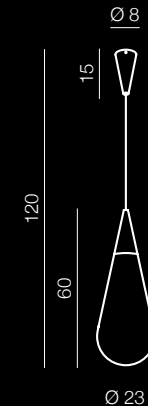

Genoa

new 130

Genoa

AZ3164

(black/white)

E27 1x Max 60W only LED
glass/metal/fabric

Cadera

131 new

Cadera

AZ3165

(black/white)

E27 1x Max 40W only LED
metal/glass