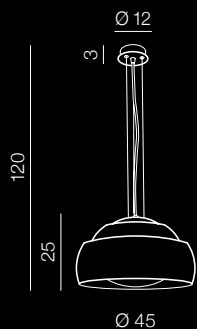

Genoa

new 130

Genoa

AZ3164

(black/white)

E27 1x Max 60W only LED
glass/metal/fabric

Cadera

131 new

Cadera

AZ3165

(black/white)

E27 1x Max 40W only LED
metal/glass