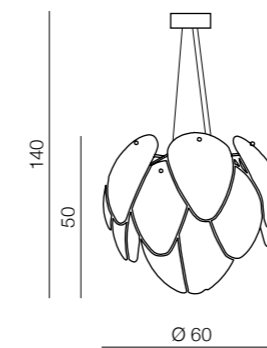

Antires

- 1 AZ0472 (white)
- new 2 AZ2996 (smoky)

E27 5x 40W only LED
metal/chrome/glass