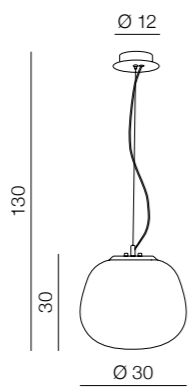

Felipe

new 126

Pills

127

Pills 45

AZ0344

6x G9 LED 40W
metal/chrome/glass white

Felipe 30

AZ3181

(black/white)
E27 1x Max 40W only LED
metal/glass

Felipe 45

AZ3182

(black/white)
E27 1x Max 40W only LED
metal/glass

Pills 50 top

AZ0345

5x G9 LED 40W
metal/chrome/glass white