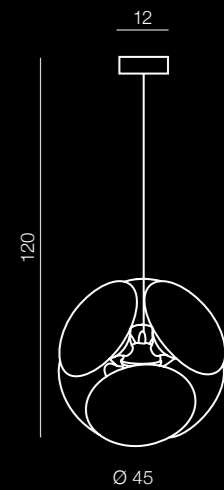

Felipe

new 126

Pills

127

Pills 45

AZ0344

6x G9 LED 40W
metal/chrome/glass white

Felipe 30

AZ3181

(black/white)
E27 1x Max 40W only LED
metal/glass

Felipe 45

AZ3182

(black/white)
E27 1x Max 40W only LED
metal/glass

Pills 50 top

AZ0345

5x G9 LED 40W
metal/chrome/glass white