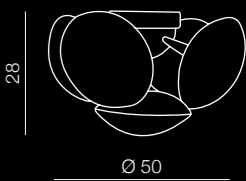

AZ3181

(black/white)
E27 1x Max 40W only LED
metal/glass

Felipe 45

AZ3182

(black/white)
E27 1x Max 40W only LED
metal/glass

Pills 50 top

AZ0345

5x G9 LED 40W
metal/chrome/glass white