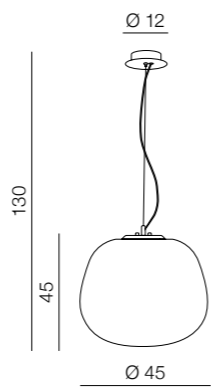

Felipe

new 126

Pills

127

Pills 45

AZ0344

6x G9 LED 40W
metal/chrome/glass white

Felipe 30

AZ3181

(black/white)
E27 1x Max 40W only LED
metal/glass

Felipe 45

AZ3182

(black/white)
E27 1x Max 40W only LED
metal/glass

Pills 50 top

AZ0345

5x G9 LED 40W
metal/chrome/glass white