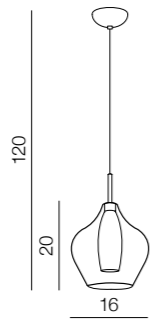

Amber MILANO

new 116

1 CHROME

2 CLEAR

3 COPPER

Amber milano 1

- 1 AZ2148 (chrome)
- new 2 AZ3074 (clear)
- new 3 AZ3077 (copper)

G9 1x 40W only LED
metal/chrome/glass

Amber milano 3

- 1 AZ2149 (chrome)
- new 2 AZ3075 (clear)
- new 3 AZ3078 (copper)

G9 3x 40W only LED
metal/chrome/glass

Amber milano 7

- 1 AZ0722 (chrome)
- new 2 AZ3076 (clear)
- new 3 AZ3172 (copper)

G9 5x 40W only LED
metal/chrome/glass