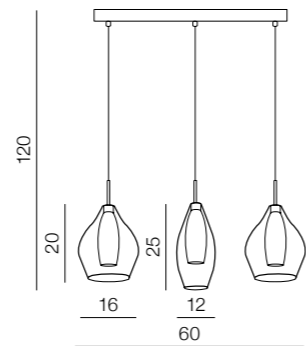

Amber MILANO

new 116

1 CHROME

2 CLEAR

3 COPPER

Amber milano 1

- 1 AZ2148 (chrome)
- new 2 AZ3074 (clear)
- new 3 AZ3077 (copper)

G9 1x 40W only LED
metal/chrome/glass