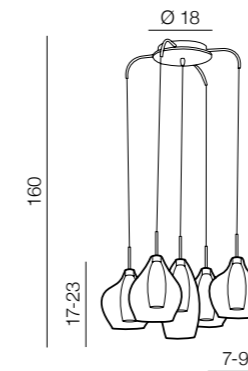

Amber milano 7

- 1 AZ0722 (chrome)
- new 2 AZ3076 (clear)
- new 3 AZ3172 (copper)

G9 5x 40W only LED
metal/chrome/glass