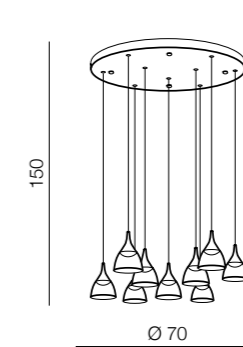

AZ2469

E27 1x Max 60W  
metal/acrylic

Dalmatia 1 LED

- 1 AZ2847 (black)
- 2 AZ2909 (white)

LED 5W 300lm 3000K  
aluminium/acrylic

Dalmatia 5 LED

- 1 AZ2910 (black)
- 2 AZ2848 (white)

LED 25W 1500lm 3000K  
aluminium/acrylic