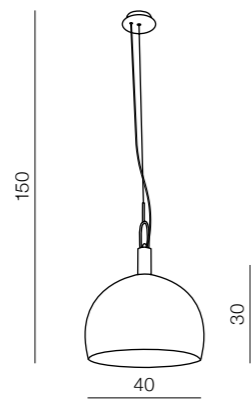

Gio  
PENDANT

102

Dalmatia

103

new

1 BLACK

2 WHITE

Gio pendant

AZ2469

E27 1x Max 60W  
metal/acrylic

Dalmatia 1 LED

- 1 AZ2847 (black)
- 2 AZ2909 (white)

LED 5W 300lm 3000K  
aluminium/acrylic

Dalmatia 5 LED

- 1 AZ2910 (black)
- 2 AZ2848 (white)

LED 25W 1500lm 3000K  
aluminium/acrylic

Dalmatia 9 LED

- new 1 AZ3143 (black)
- new 2 AZ3144 (white)

LED 45W 3880lm 3000K  
aluminium/acrylic