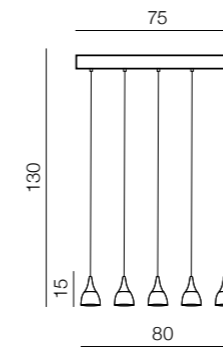

AZ2469

E27 1x Max 60W  
metal/acrylic

Dalmatia 1 LED

- 1 AZ2847 (black)
- 2 AZ2909 (white)

LED 5W 300lm 3000K  
aluminium/acrylic

Dalmatia 5 LED

- 1 AZ2910 (black)
- 2 AZ2848 (white)

LED 25W 1500lm 3000K  
aluminium/acrylic