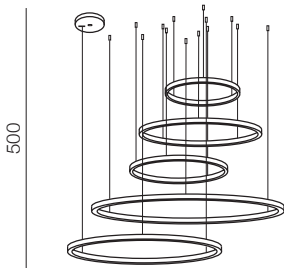

HALO PENDANT CCT + REMOTE CONTROL **new**

7

1 BLACK

2 GOLD

Ø 150/120/100/80/60

**Halo 150+120+100+80+60
Pendant CCT****+ REMOTE CONTROL** LED

- 1 AZ5351 (black)
- 2 AZ5352 (gold)

LED 180W 10800lm CCT
3000K-6000K dimmable
metal / acrylic

Ø 120/100/80

**Halo 120+100+80
Pendant CCT****+ REMOTE CONTROL** LED

- 1 AZ5349 (black)
- 2 AZ5350 (gold)

LED 180W 10800lm CCT
3000K-6000K dimmable
metal / acrylic