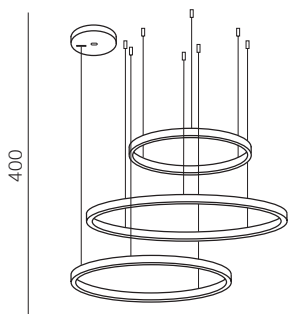

HALO PENDANT CCT + REMOTE CONTROL **new**

7

1 BLACK

2 GOLD

Ø 150/120/100/80/60

**Halo 150+120+100+80+60
Pendant CCT****+ REMOTE CONTROL** LED

- 1 AZ5351 (black)
- 2 AZ5352 (gold)

LED 180W 10800lm CCT
3000K-6000K dimmable
metal / acrylic

Ø 120/100/80

**Halo 120+100+80
Pendant CCT****+ REMOTE CONTROL** LED

- 1 AZ5349 (black)
- 2 AZ5350 (gold)

LED 180W 10800lm CCT
3000K-6000K dimmable
metal / acrylic