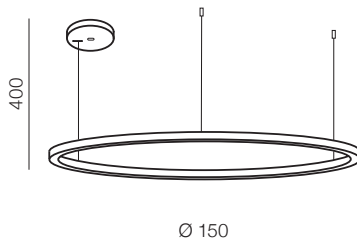

6

HALO PENDANT 150 CCT + REMOTE CONTROL **new**

❶ BLACK

❷ GOLD

HALO PENDANT 150 CCT + REMOTE CONTROL **LED**

- ❶ AZ5347 (black)
- ❷ AZ5348 (gold)

LED 90W 5400lm CCT
3000K-6000K dimmable
metal / acrylic