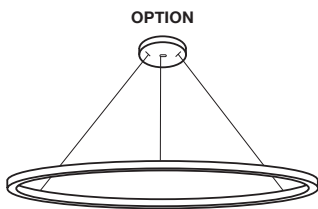

6

HALO PENDANT 150 CCT + REMOTE CONTROL **new**

❶ BLACK

❷ GOLD

HALO PENDANT 150 CCT + REMOTE CONTROL **LED**

- ❶ AZ5347 (black)
- ❷ AZ5348 (gold)

LED 90W 5400lm CCT
3000K-6000K dimmable
metal / acrylic